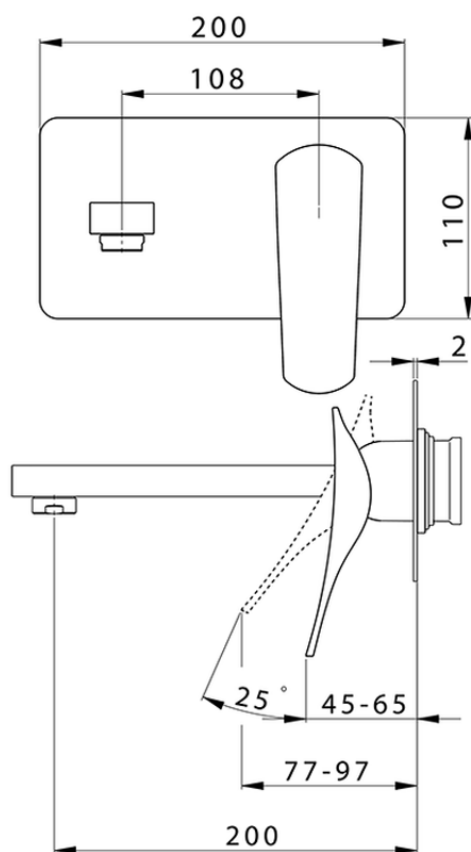

**Parte externa monomando lavabo de pared ROADSTER ACCENT\_RA005511**

RA005511

<https://es.cisal.it/parte-externa-monomando-lavabo-de-pared-roadster-accent-ra005511>

2024-11-23