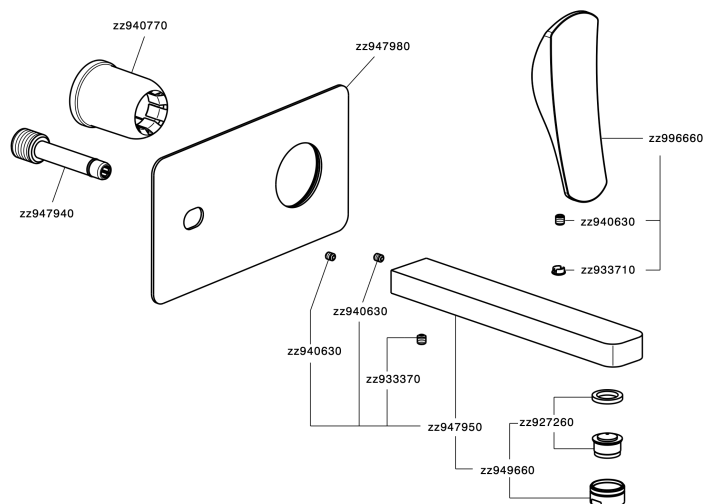

Parte externa monomando lavabo de pared ROADSTER ACCENT_RA005511

RA005511

<https://es.cisal.it/parte-externa-monomando-lavabo-de-pared-roadster-accent-ra005511>

2024-11-23