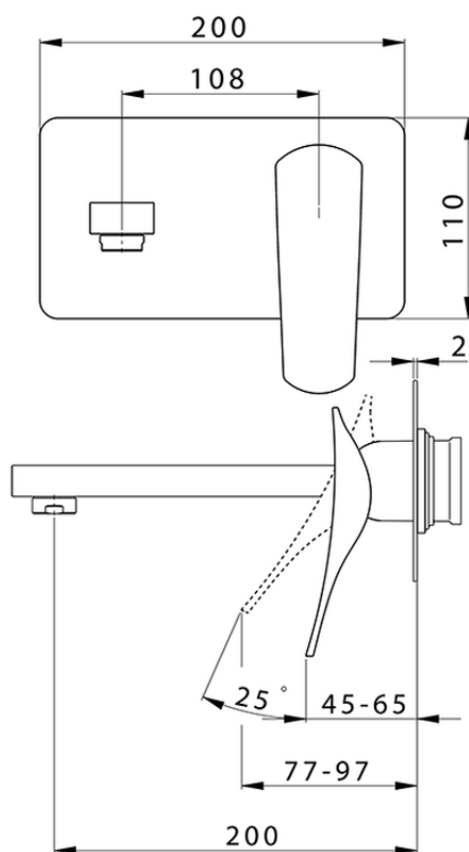

Parte externa monomando lavabo de pared ROADSTER ACCENT_RA005511

RA005511

<https://es.cisal.it/parte-externa-monomando-lavabo-de-pared-roadster-accent-ra005511>

2024-11-21