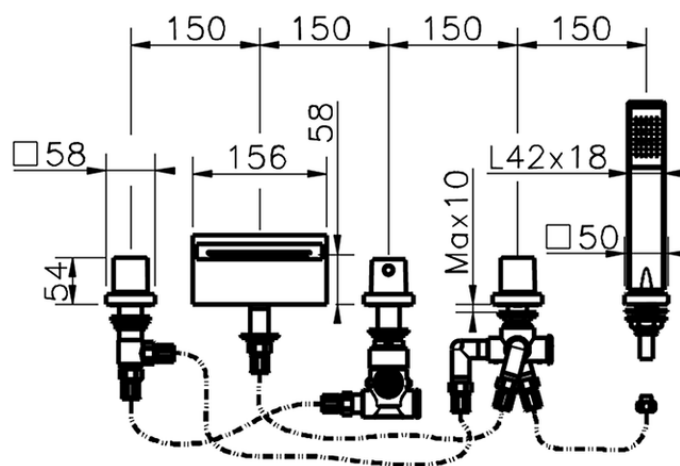

Borde bañera termostático 5 agujeros ROADSTER ACCENT_RAT77010

RAT77010

<https://es.cisal.it/borde-banera-termostatico-5-agujeros-roadster-accent-rat77010>

2026-03-17