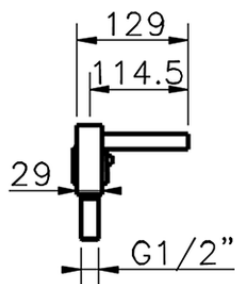

Borde bañera termostático 5 agujeros ROADSTER ACCENT_RAT77010

RAT77010

<https://es.cisal.it/borde-banera-termostatico-5-agujeros-roadster-accent-rat77010>

2026-03-17