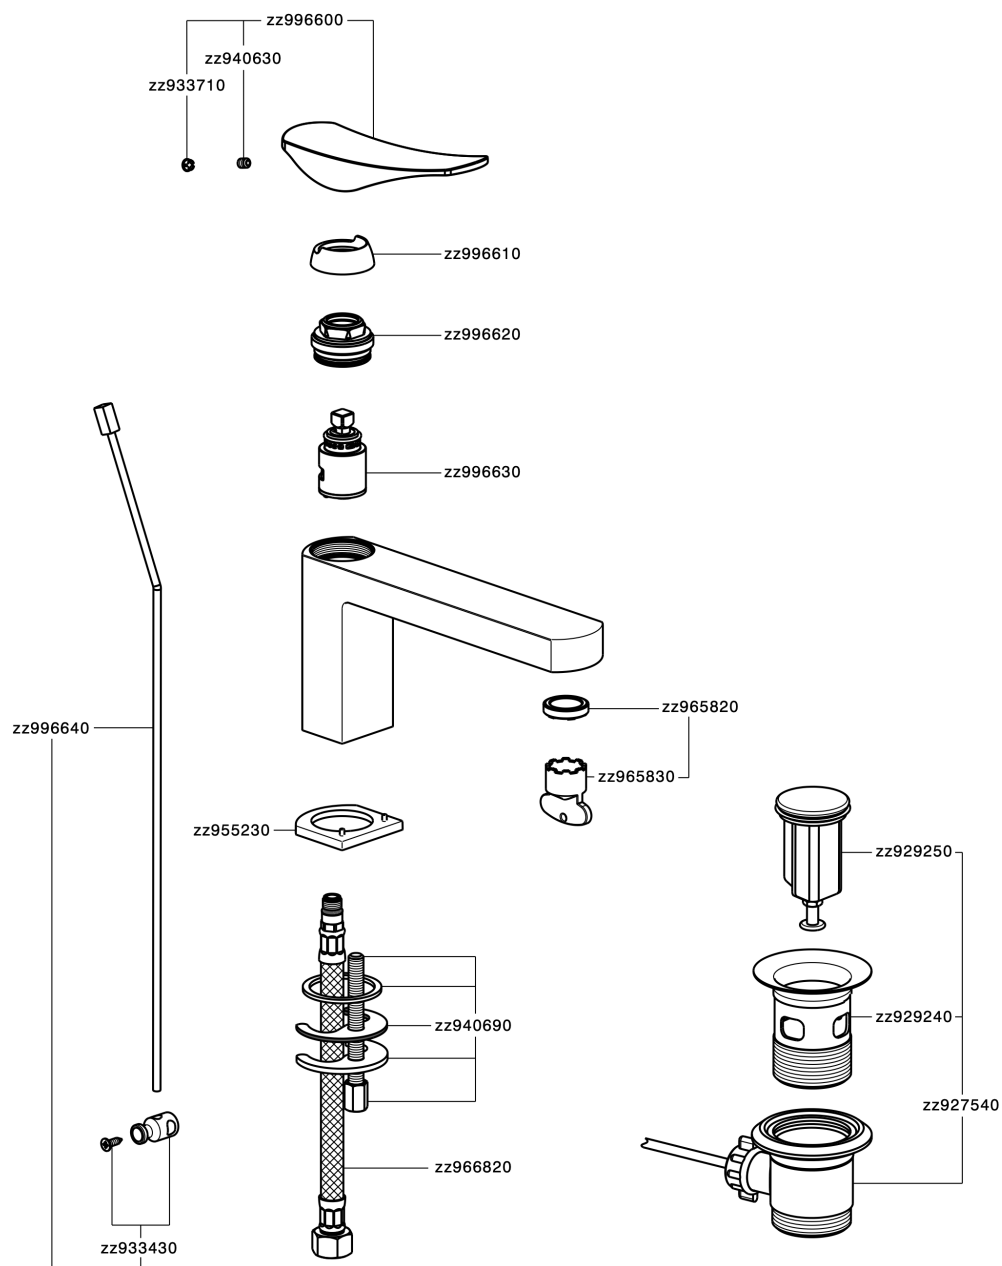

Lavabo monomando ROADSTER ACCENT_RA001510

RA001510

<https://es.cisal.it/lavabo-monomando-roadster-accent-ra001510>

2024-11-24