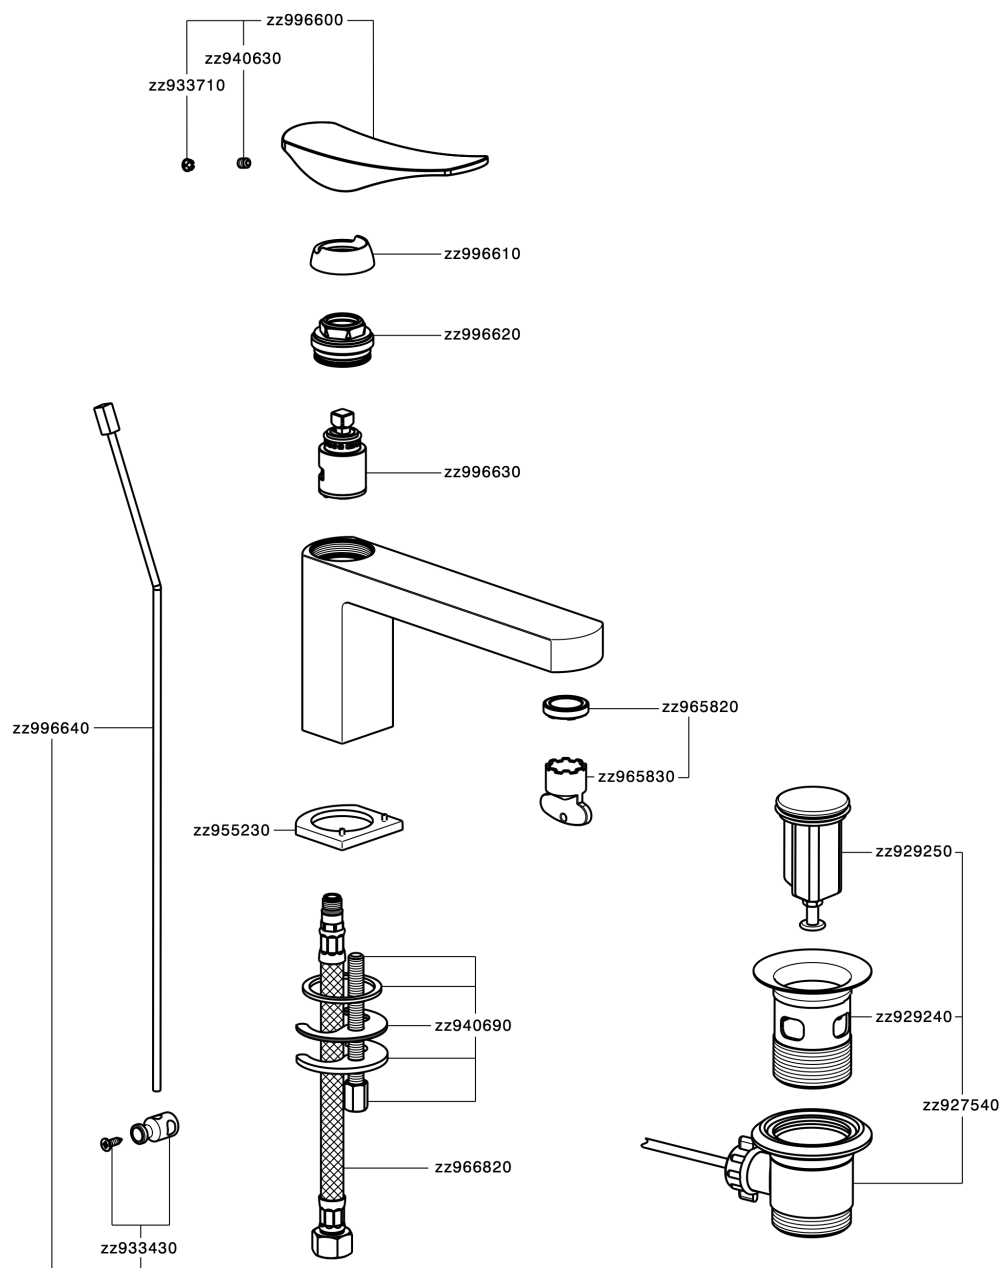

Lavabo monomando ROADSTER ACCENT_RA001510

RA001510

<https://es.cisal.it/lavabo-monomando-roadster-accent-ra001510>

2024-11-21