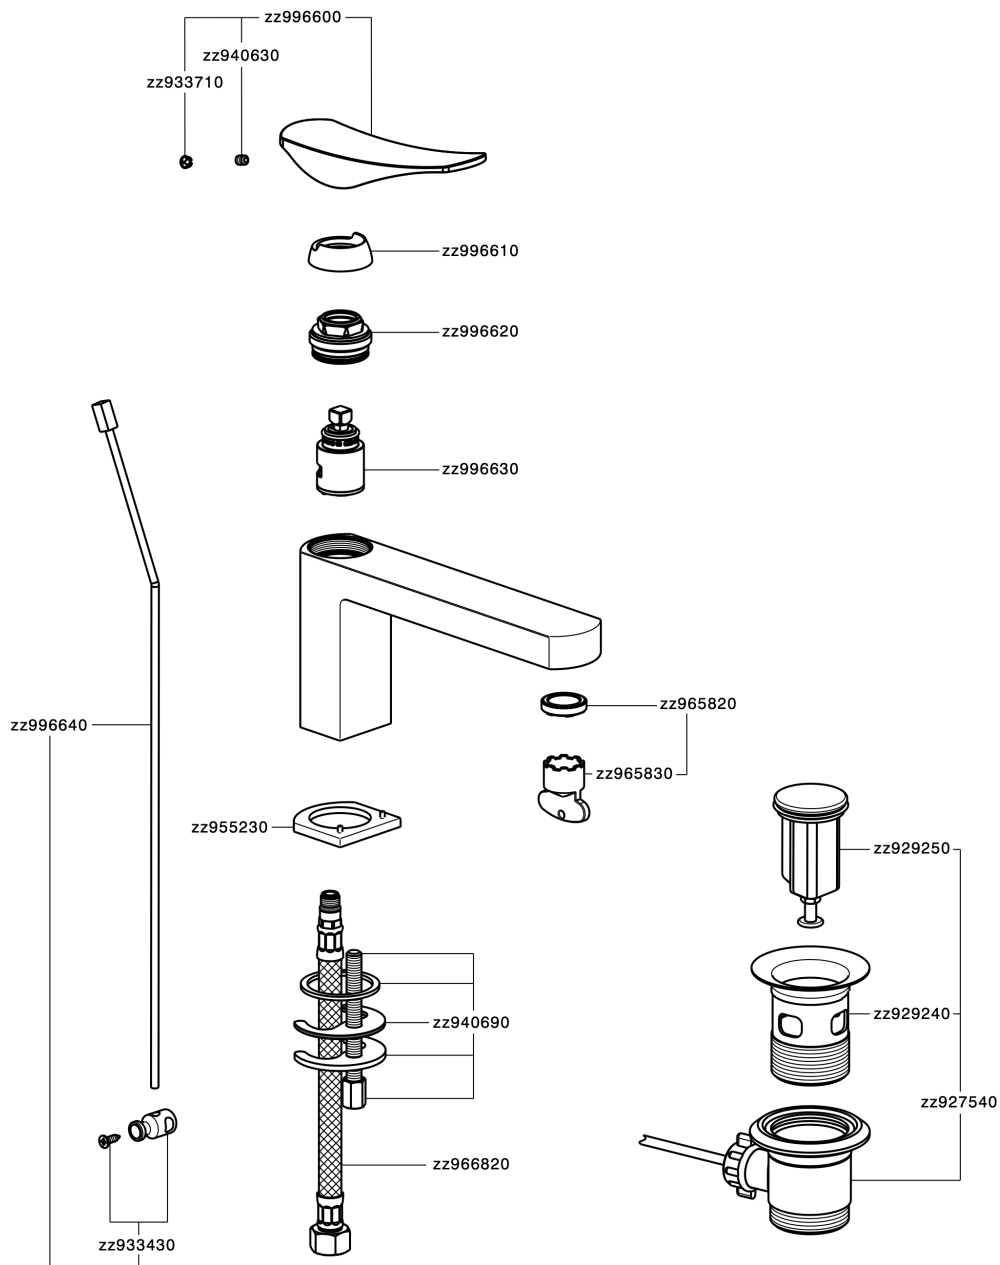

Lavabo monomando ROADSTER ACCENT_RA001510

RA001510

<https://es.cisal.it/lavabo-monomando-roadster-accent-ra001510>

2024-11-21