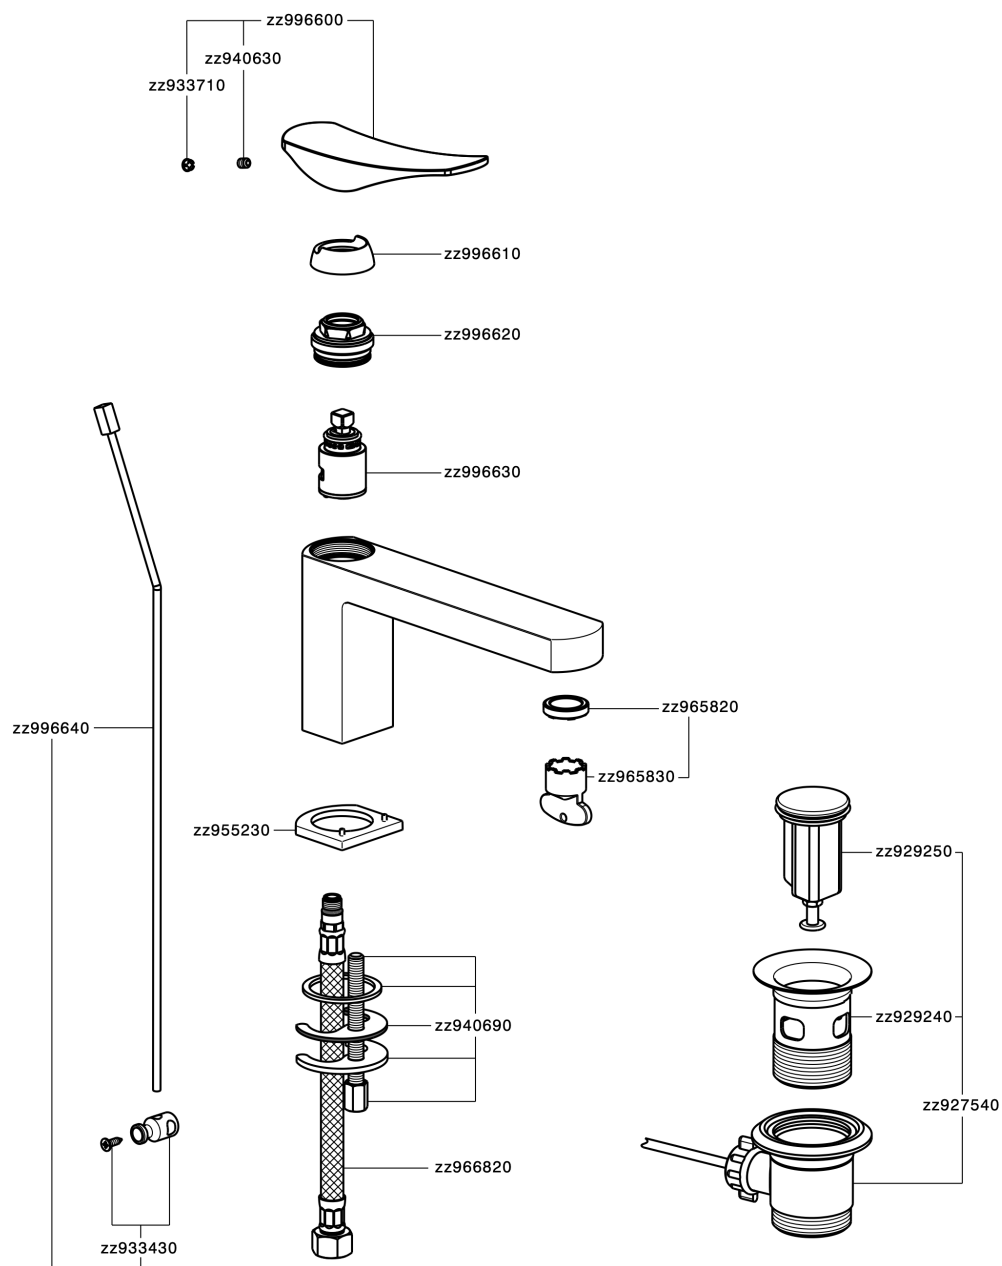

Lavabo monomando ROADSTER ACCENT_RA001510

RA001510

<https://es.cisal.it/lavabo-monomando-roadster-accent-ra001510>

2024-11-21