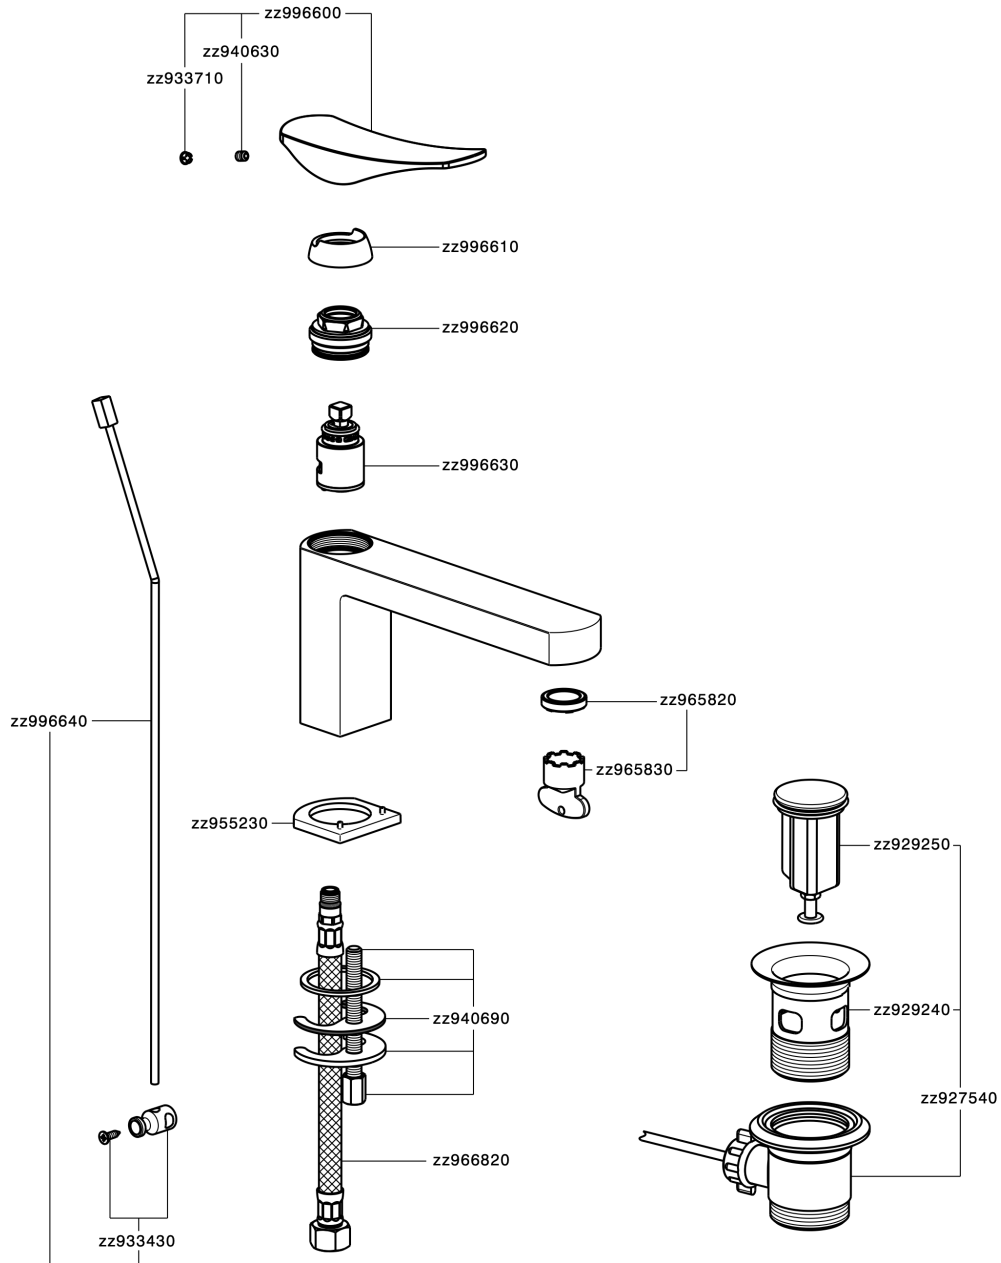

Lavabo monomando ROADSTER ACCENT_RA001510

RA001510

<https://es.cisal.it/lavabo-monomando-roadster-accent-ra001510>

2024-11-24