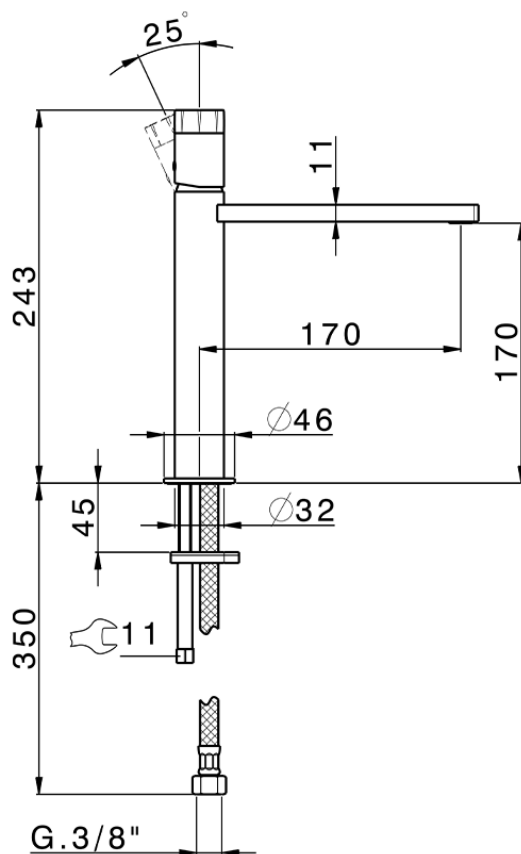

Lavabo monomando medio MARBLE X32_X6001504

X6001504

<https://es.cisal.it/lavabo-monomando-medio-marble-x32x6001504>

2024-09-16