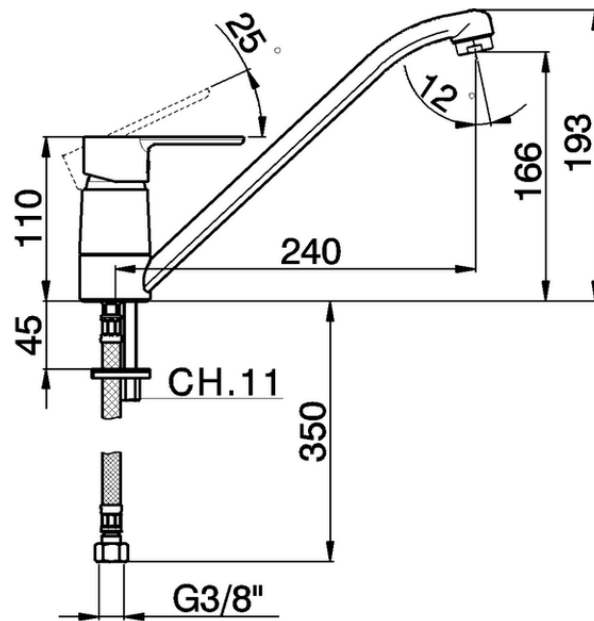

Fregadero monomando EnergySave KITCHEN_C2000585

C2000585

<https://es.cisal.it/fregadero-monomando-energysave-kitchen-c2000585>

2026-04-30