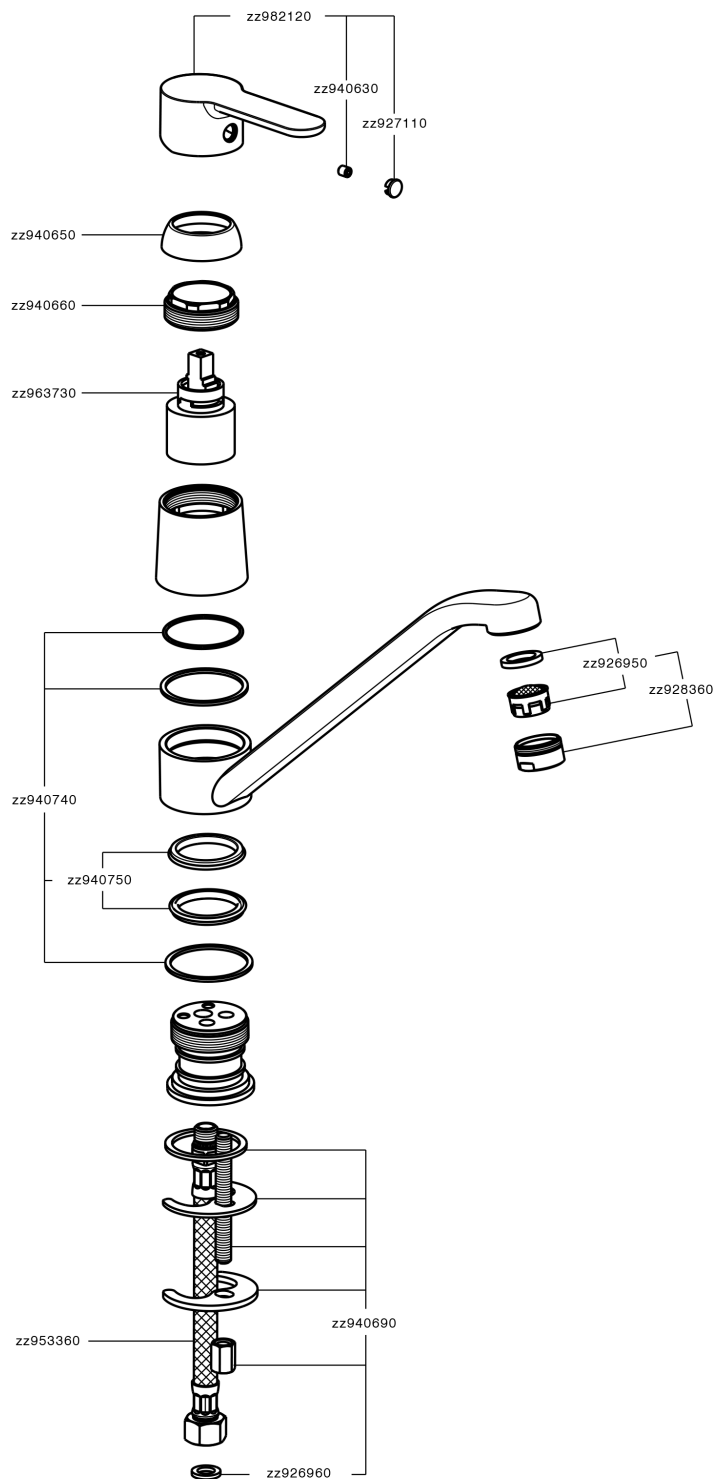

Fregadero monomando EnergySave KITCHEN_C2000585

C2000585

<https://es.cisal.it/fregadero-monomando-energysave-kitchen-c2000585>

2026-05-02