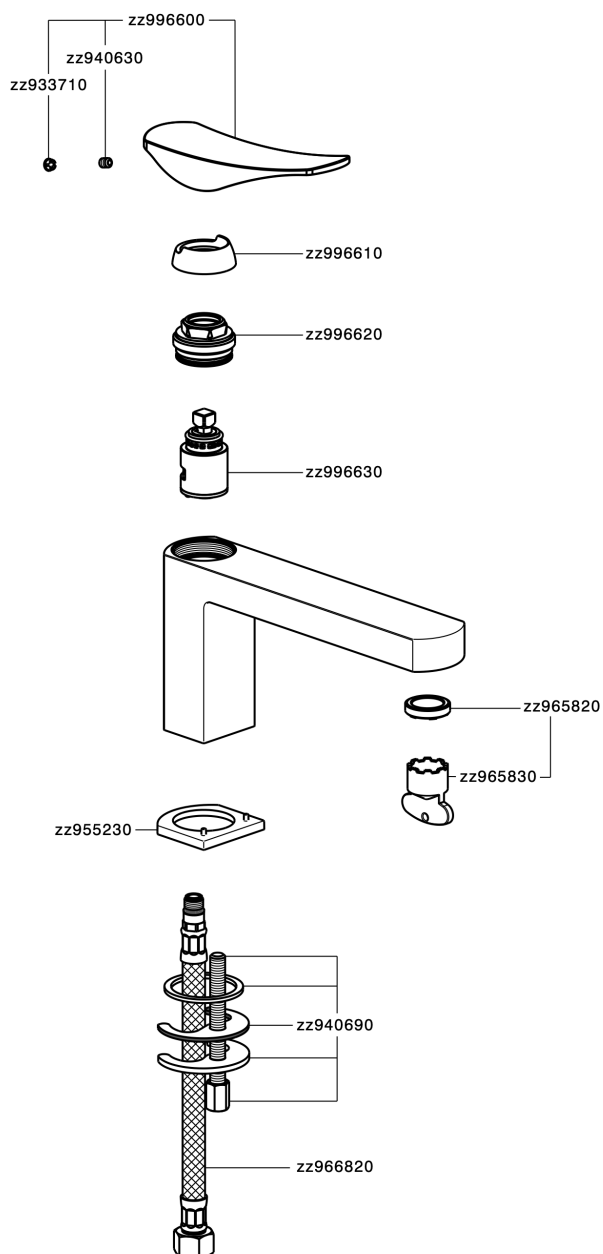

Lavabo monomando ROADSTER ACCENT_RA001540

RA001540

<https://es.cisal.it/lavabo-monomando-roadster-accent-ra001540>

2026-03-17