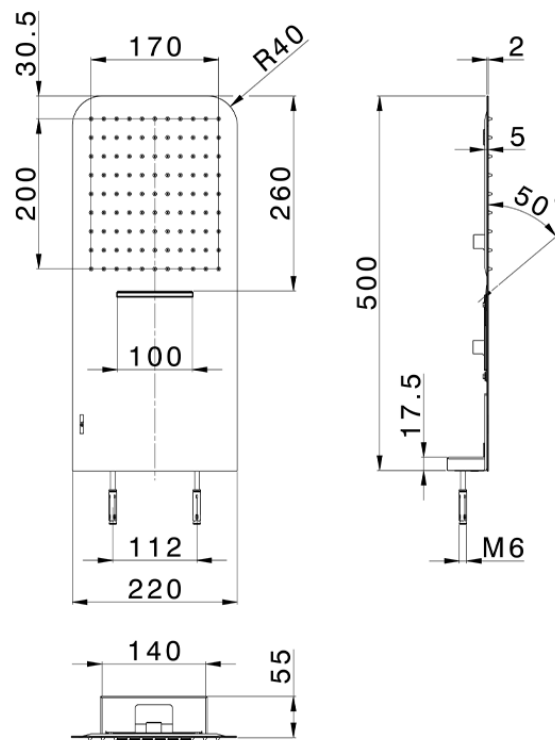

Rociadro de pared 500x220 mm XION_ZS022110

ZS022110

<https://es.cisal.it/rociadro-de-pared-500x220-mm-xion-zs022110>

2025-01-15