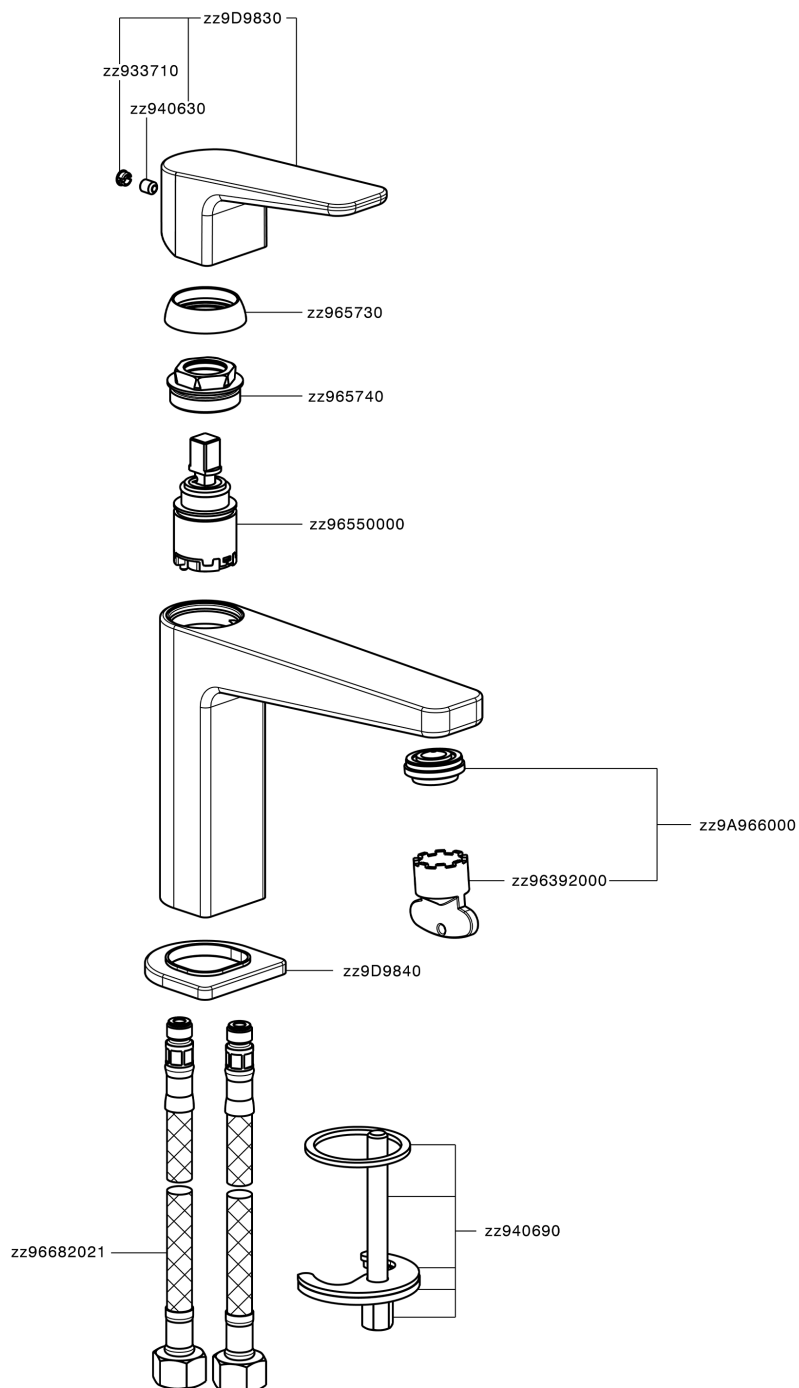

Lavabo monomando large ROCK&ROLL_RK000504

RK000504

<https://es.cisal.it/lavabo-monomando-large-rockroll-rk000504>

2024-12-22