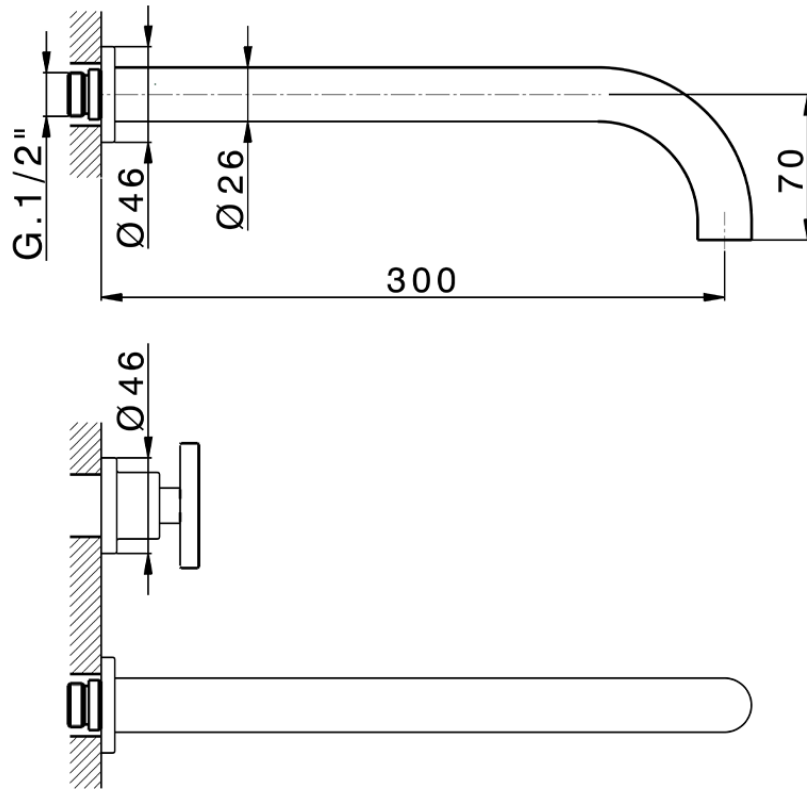

Parte externa lavabo de pared GRACE_MN013512

MN013512

<https://es.cisal.it/parte-externa-lavabo-de-pared-grace-mn013512>

ZA033511

<https://es.cisal.it/parte-empotrada-lavabo-de-pared-empotrado-za033511>

2025-01-15