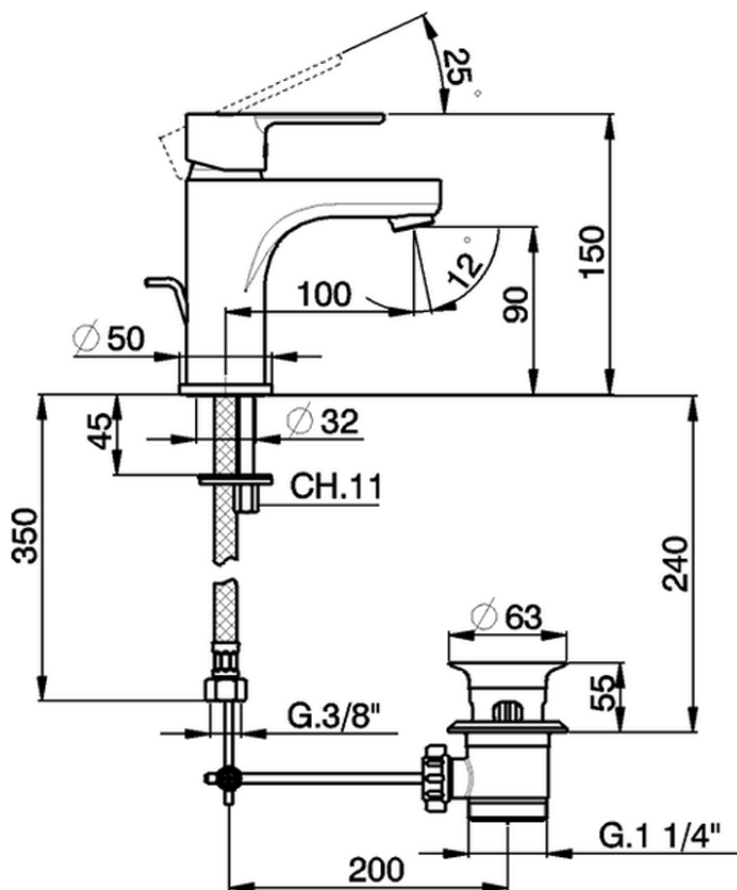

Lavabo monomando large EnergySave TENDER_C2000495

C2000495

<https://es.cisal.it/lavabo-monomando-large-energysave-tender-c2000495>

2024-12-22