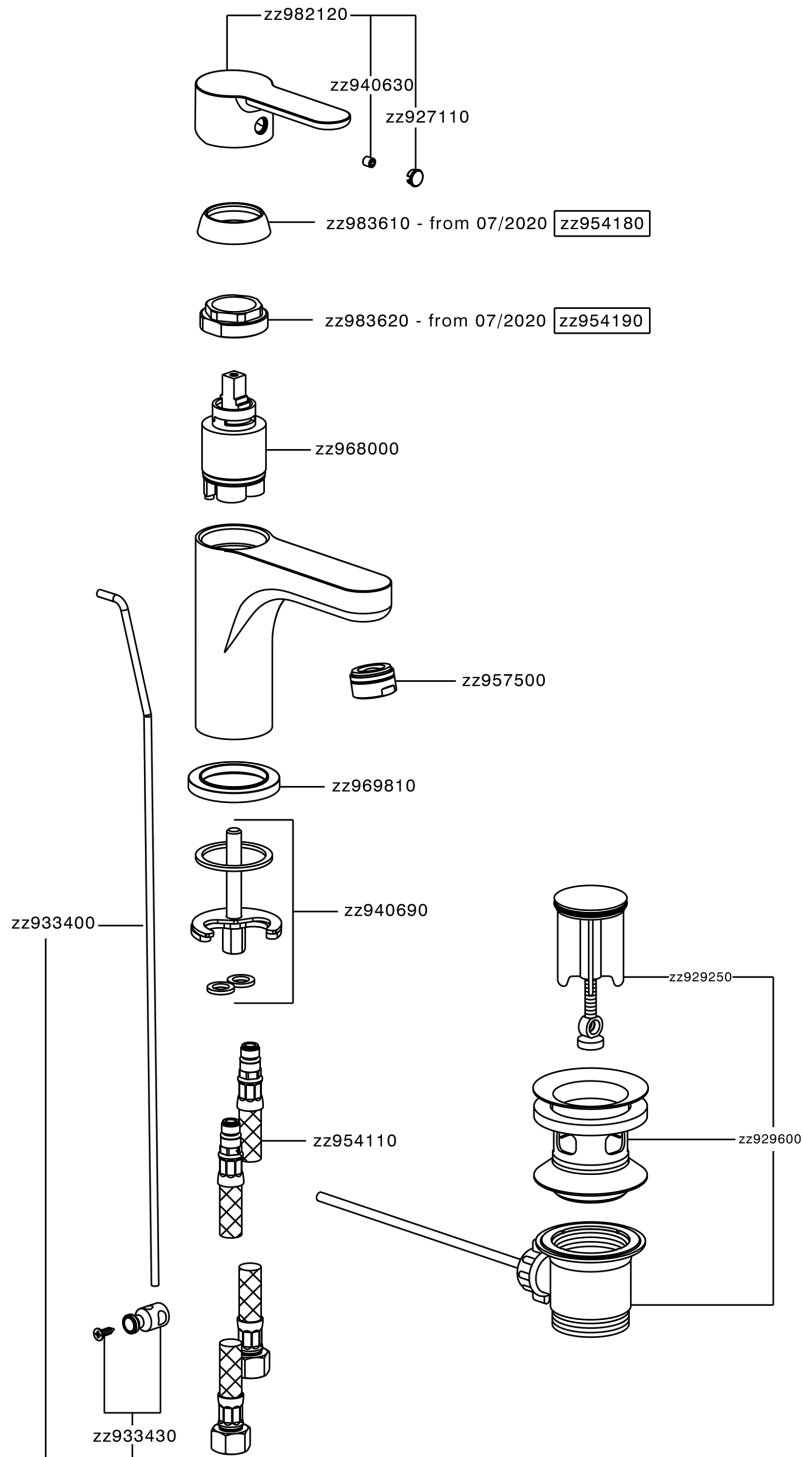

Lavabo monomando large EnergySave TENDER_C2000495

C2000495

<https://es.cisal.it/lavabo-monomando-large-energysave-tender-c2000495>

2024-12-22