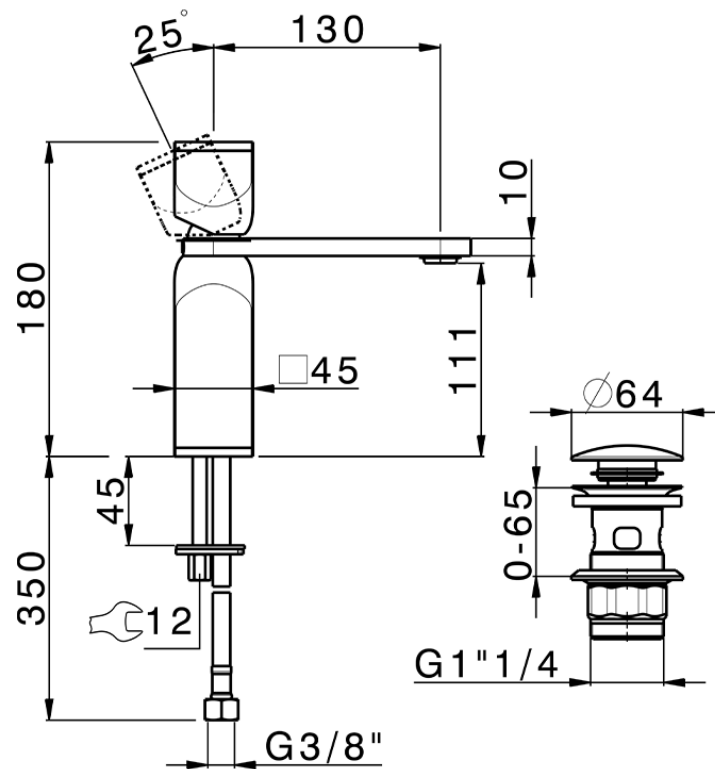

Lavabo monomando large HI-RISE_RM000494

RM000494

<https://es.cisal.it/lavabo-monomando-large-hi-rise-rm000494>

2026-05-06