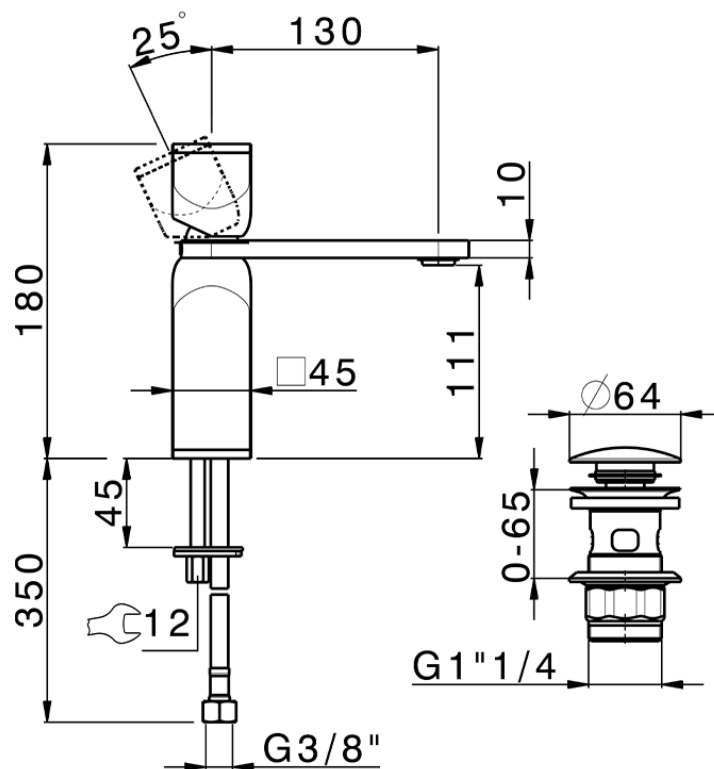

## Lavabo monomando large HI-RISE\_RM000494

RM000494

<https://es.cisal.it/lavabo-monomando-large-hi-rise-rm000494>

2026-06-20