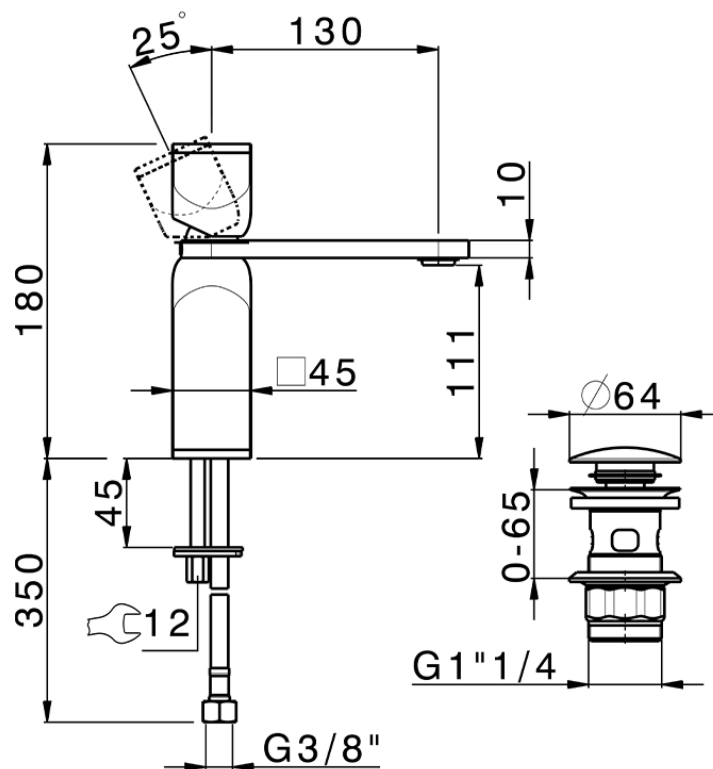

**Lavabo monomando large HI-RISE\_RM000494**

RM000494

<https://es.cisal.it/lavabo-monomando-large-hi-rise-rm000494>

2026-06-20