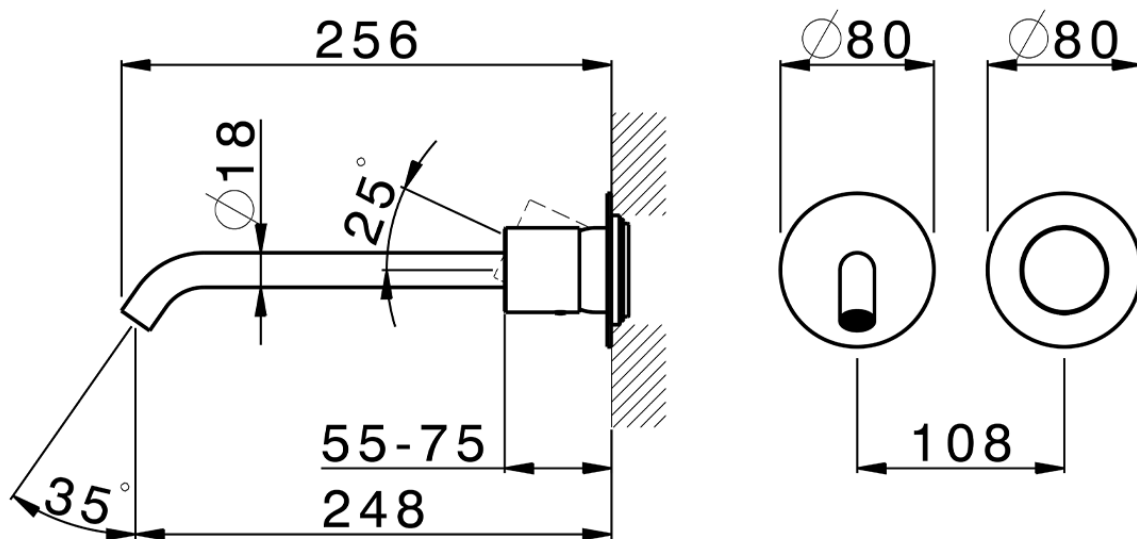

Parte externa monomando lavabo de pared SMOOTH X32_X3005511

X3005511

<https://es.cisal.it/parte-externa-monomando-lavabo-de-pared-smooth-x32-x3005511>

2026-04-29