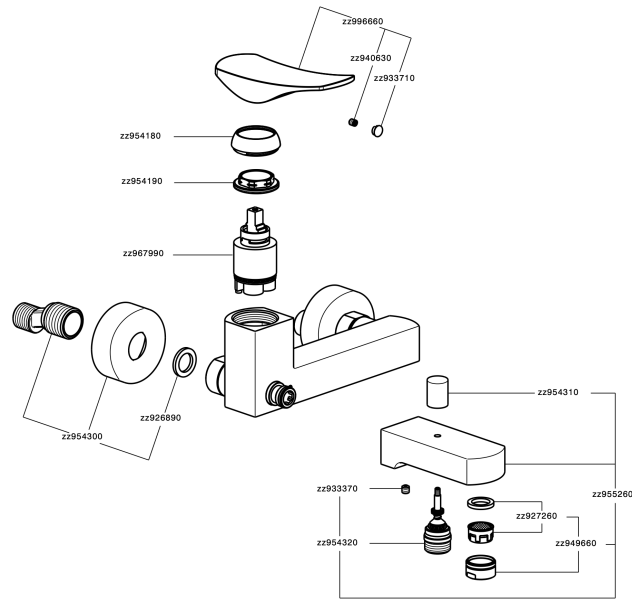

Bañera monomando ROADSTER ACCENT_RA000130

RA000130

<https://es.cisal.it/banera-monomando-roadster-accent-ra000130>

2024-11-23