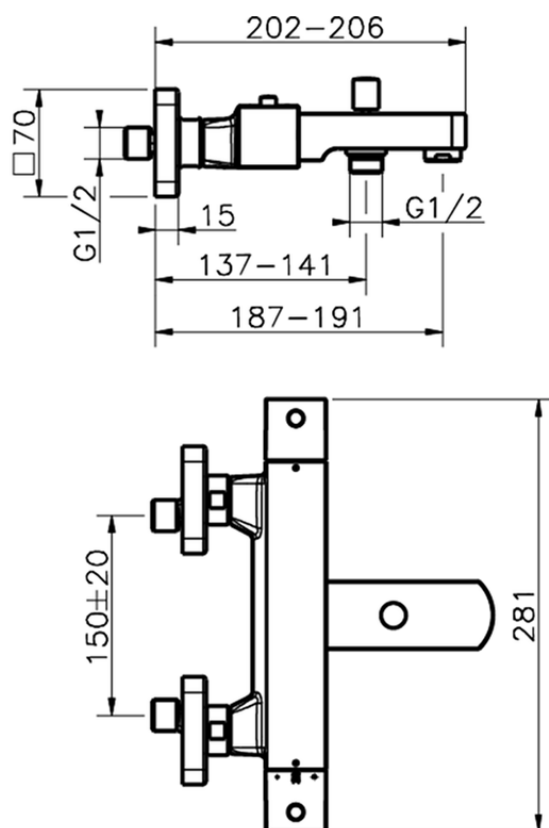

Bañera termostática ROADSTER ACCENT_RAT27010

RAT27010

<https://es.cisal.it/banera-termostatica-roadster-accent-rat27010>

2025-01-15