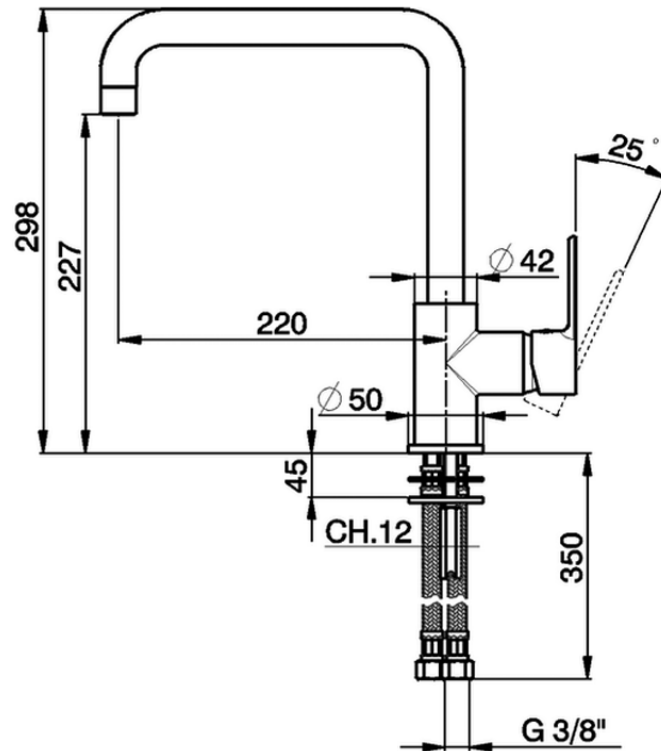

Fregadero monomando EnergySave KITCHEN_C2002535

C2002535

<https://es.cisal.it/fregadero-monomando-energysave-kitchen-c2002535>

2026-06-15