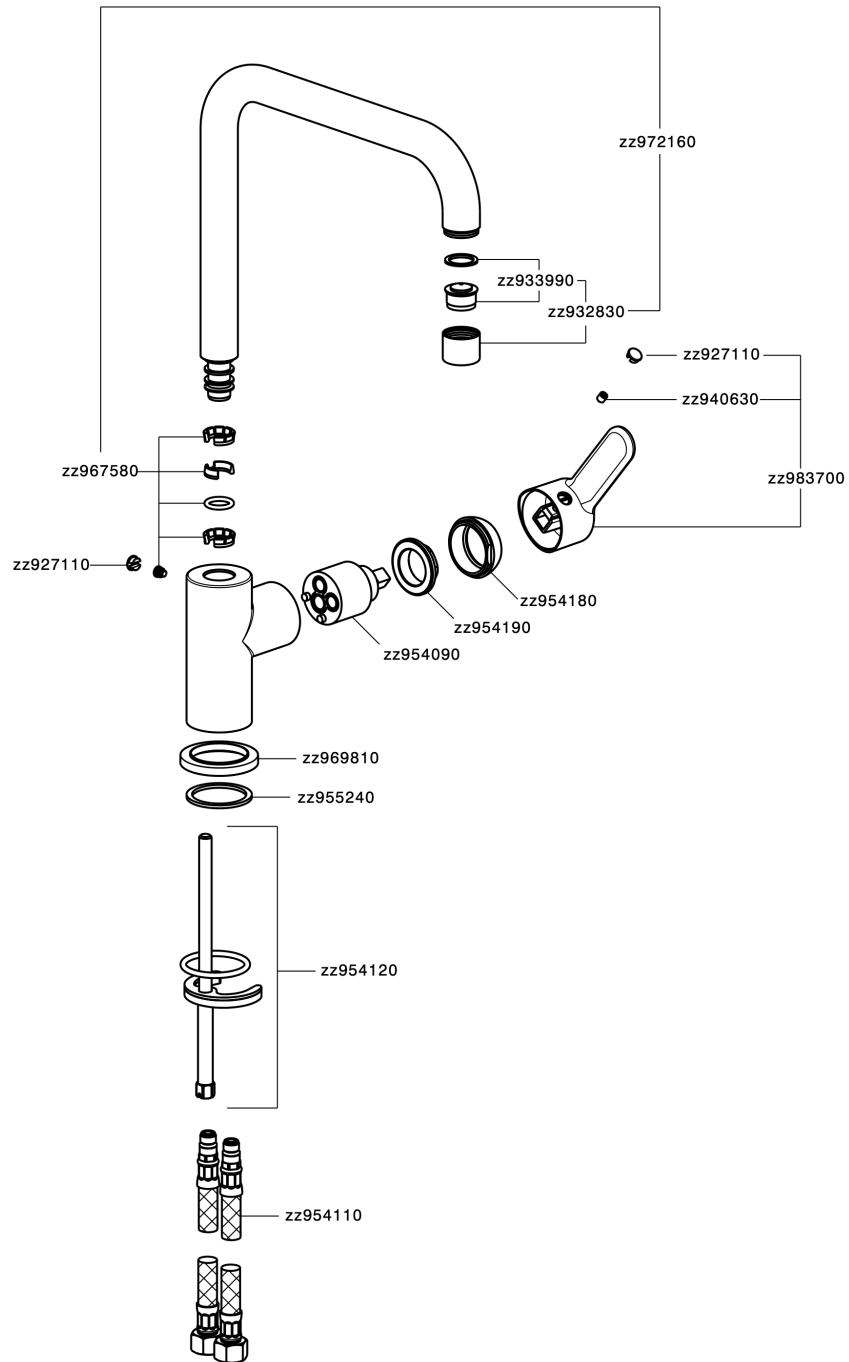

Fregadero monomando EnergySave KITCHEN_C2002535

C2002535

<https://es.cisal.it/fregadero-monomando-energysave-kitchen-c2002535>

2026-06-15