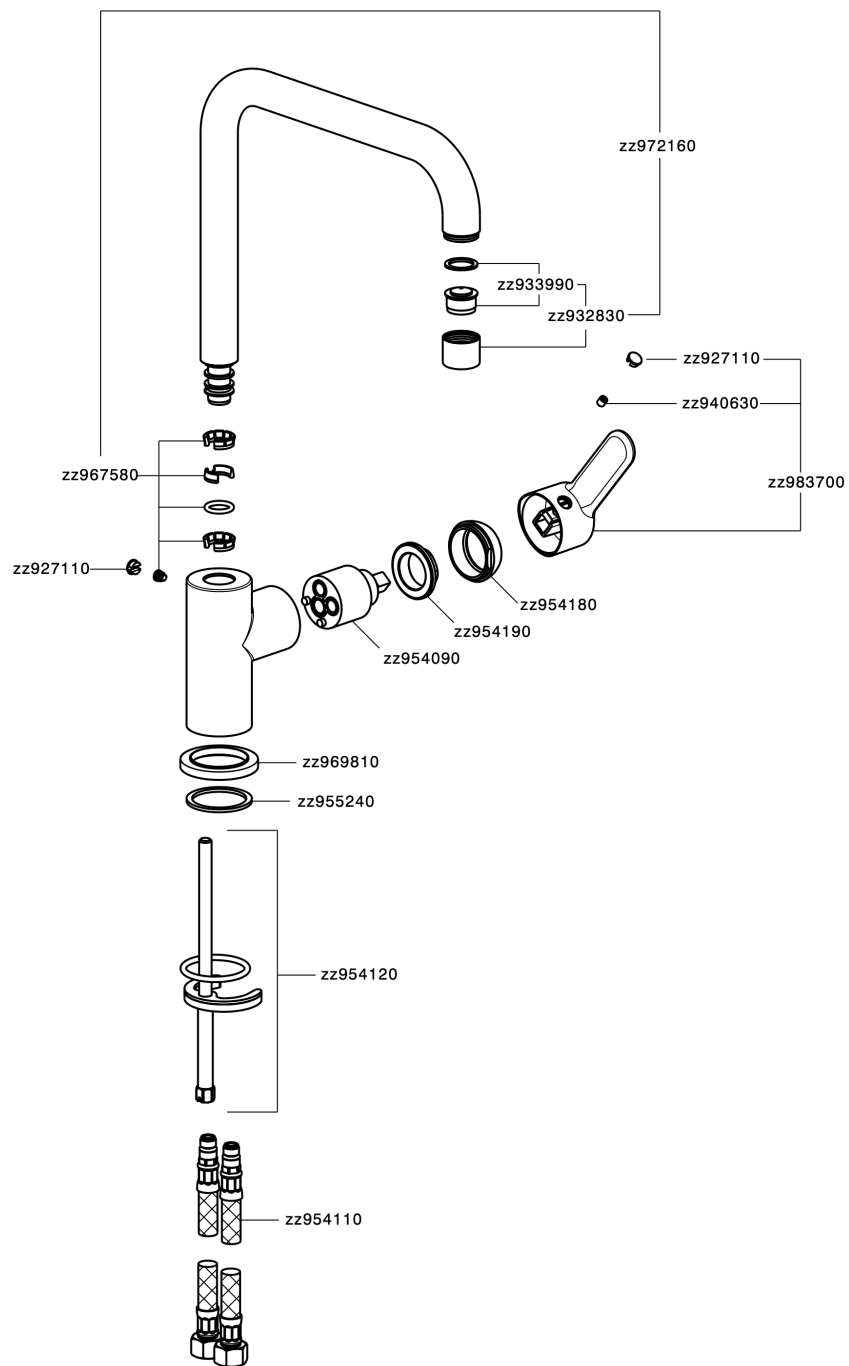

Fregadero monomando EnergySave KITCHEN_C2002535

C2002535

<https://es.cisal.it/fregadero-monomando-energysave-kitchen-c2002535>

2026-04-30