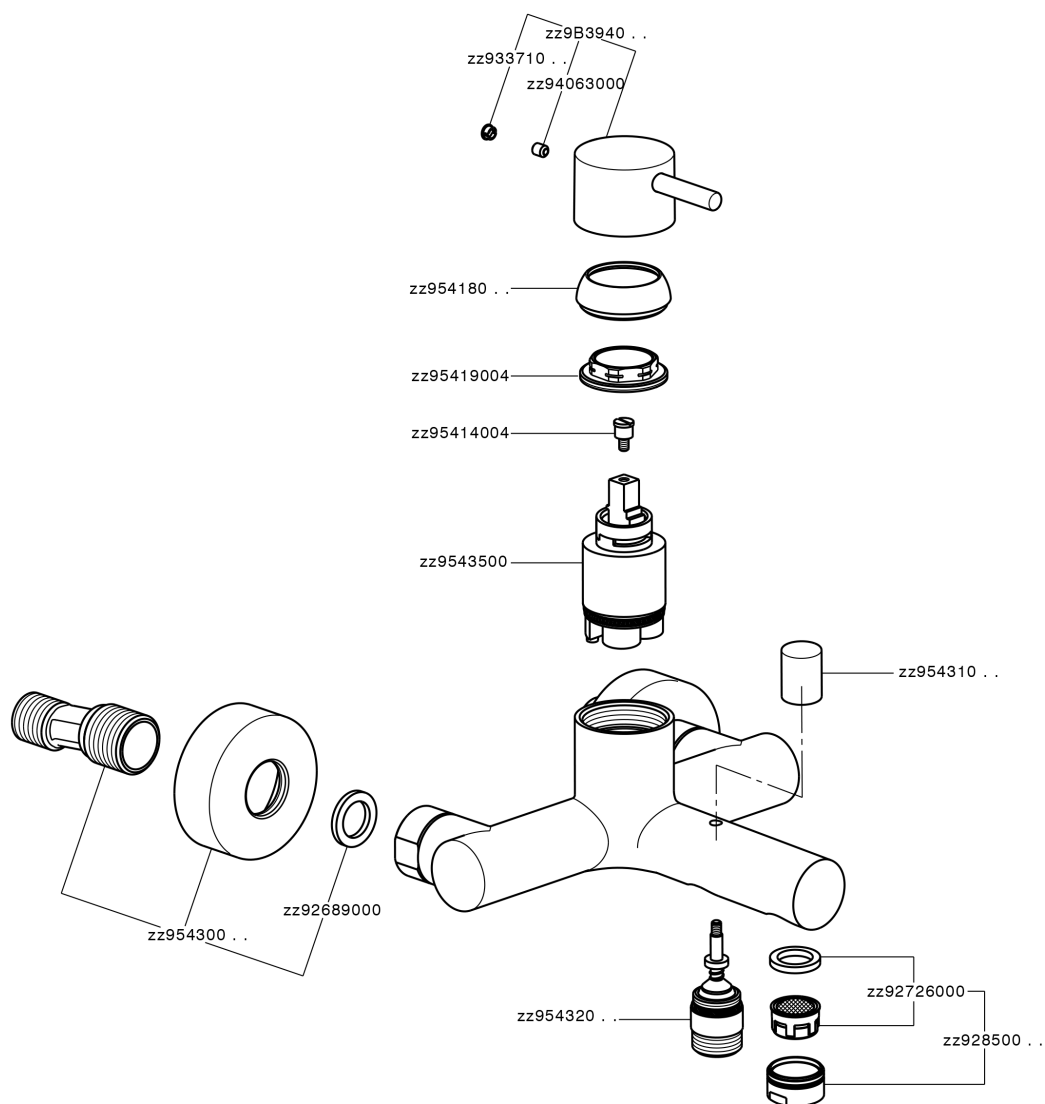

Bañera monomando NUOVA LESS_LN000130

LN000130

<https://es.cisal.it/banera-monomando-nuova-less-ln000130>

2026-04-30