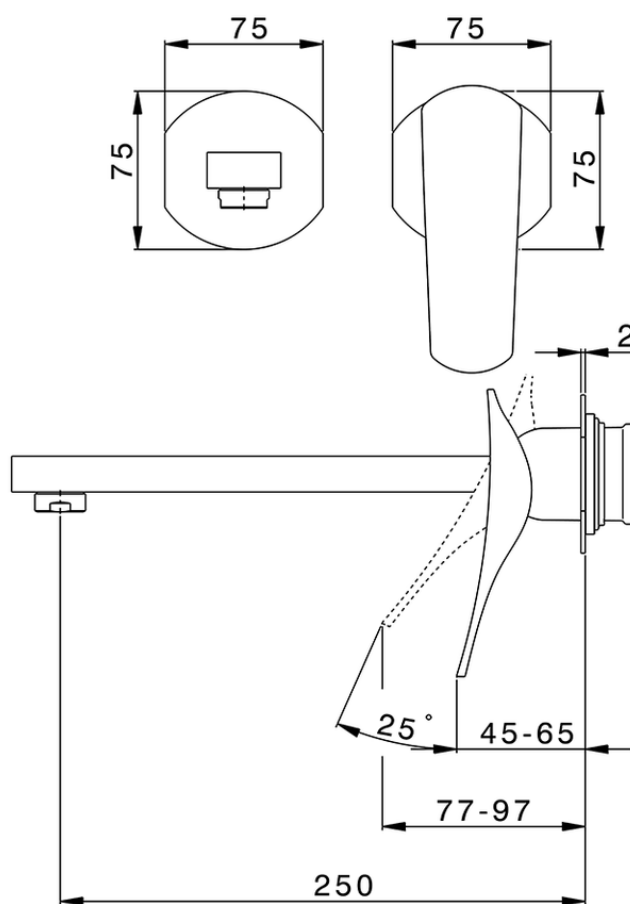

Parte externa monomando lavabo de pared ROADSTER ACCENT_RA005512

RA005512

<https://es.cisal.it/parte-externa-monomando-lavabo-de-pared-roadster-accent-ra005512>

2026-06-19