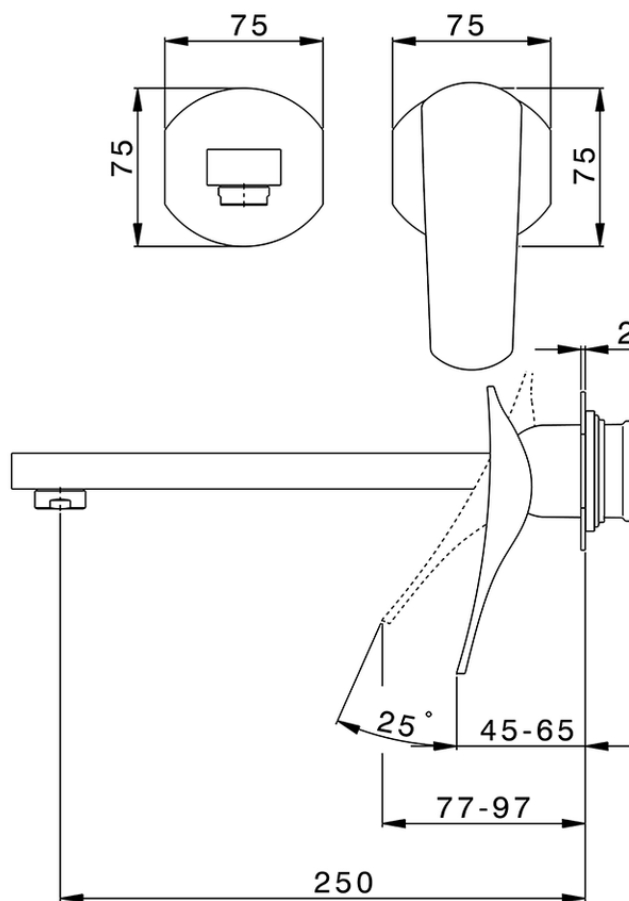

Parte externa monomando lavabo de pared ROADSTER ACCENT_RA005512

RA005512

<https://es.cisal.it/parte-externa-monomando-lavabo-de-pared-roadster-accent-ra005512>

2026-05-01