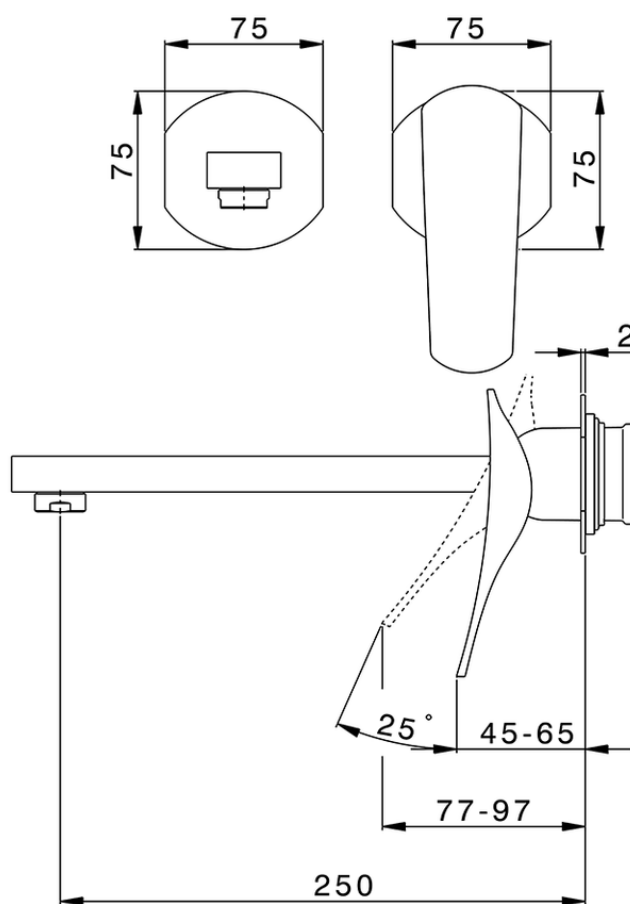

Parte externa monomando lavabo de pared ROADSTER ACCENT_RA005512

RA005512

<https://es.cisal.it/parte-externa-monomando-lavabo-de-pared-roadster-accent-ra005512>

2026-05-01