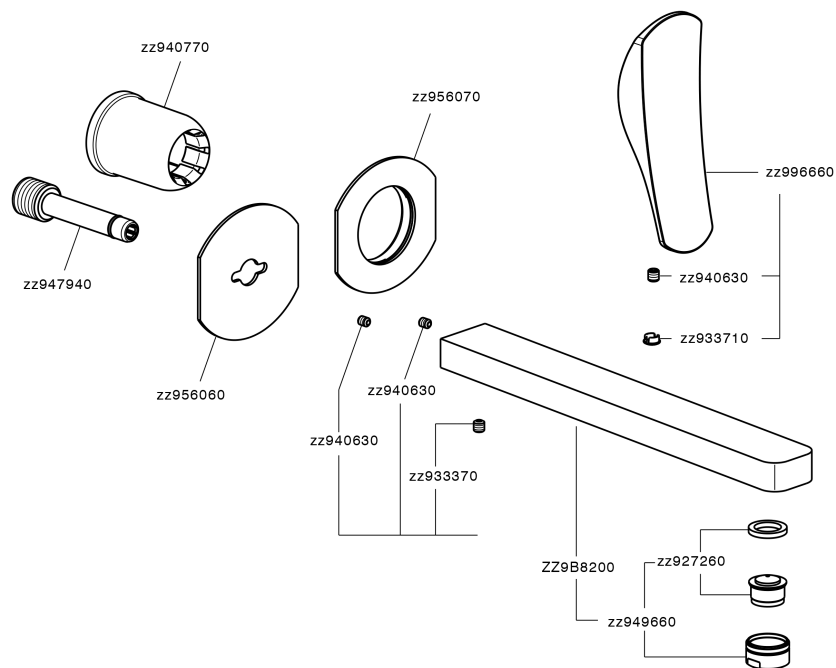

Parte externa monomando lavabo de pared ROADSTER ACCENT_RA005512

RA005512

<https://es.cisal.it/parte-externa-monomando-lavabo-de-pared-roadster-accent-ra005512>

2026-06-19