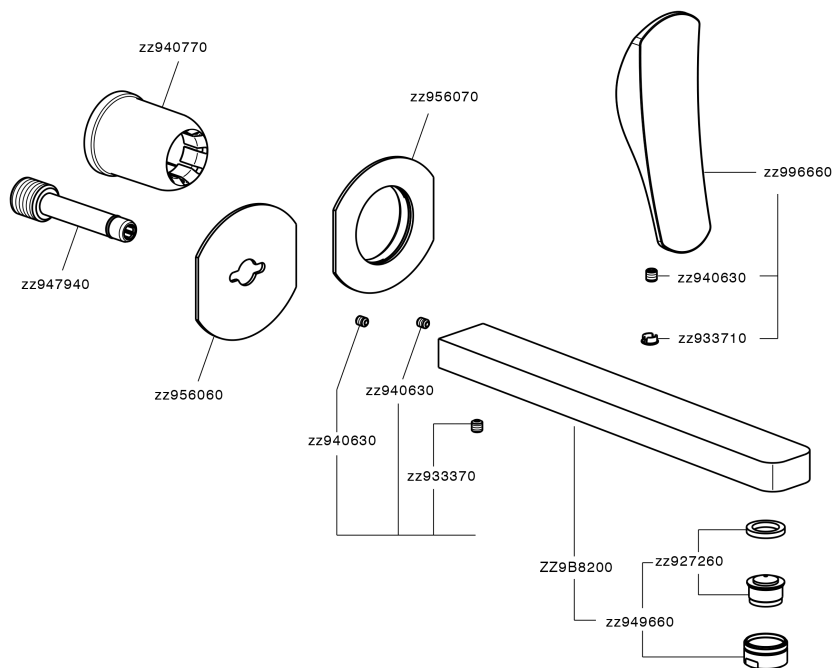

Parte externa monomando lavabo de pared ROADSTER ACCENT_RA005512

RA005512

<https://es.cisal.it/parte-externa-monomando-lavabo-de-pared-roadster-accent-ra005512>

2026-05-01