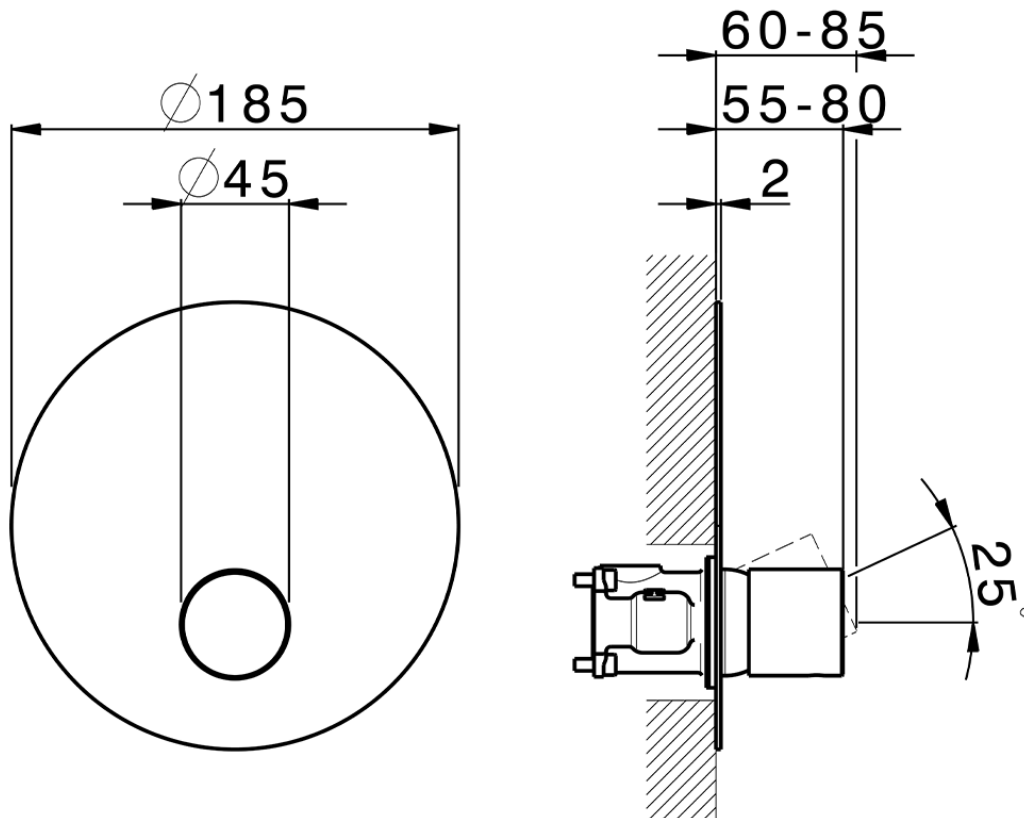

Conjunto Monomando para One-Box SMOOTH X32_X30BM010

X30BM010

<https://es.cisal.it/conjunto-monomando-para-one-box-smooth-x32x30bm010>

ZA00B031

<https://es.cisal.it/one-box-universal-para-empotrado-one-boxza00b031>

ZA00B030

<https://es.cisal.it/one-box-universal-para-empotrado-one-boxza00b030>

2024-09-19