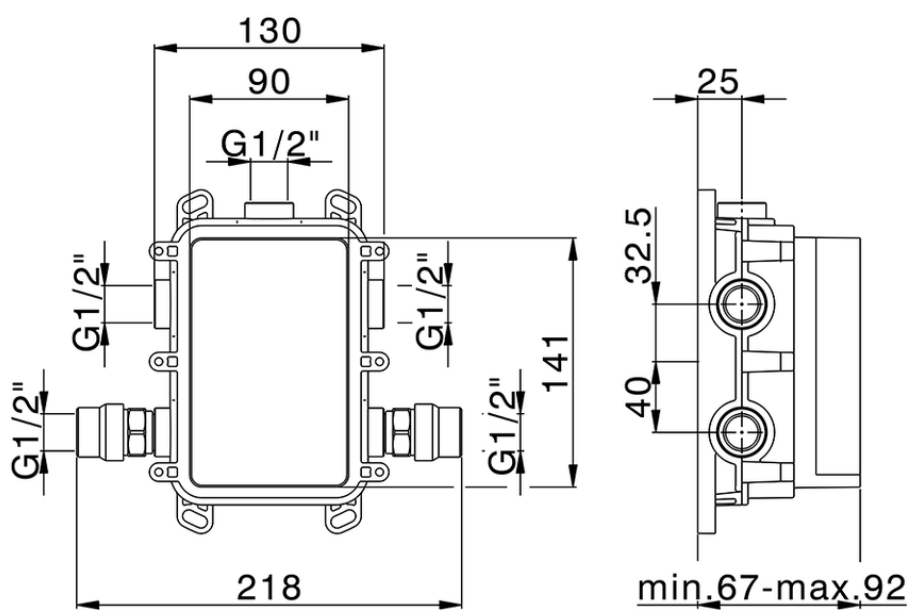

Conjunto Monomando para One-Box SMOOTH X32_X30BM010

X30BM010

<https://es.cisal.it/conjunto-monomando-para-one-box-smooth-x32x30bm010>

ZA00B031

<https://es.cisal.it/one-box-universal-para-empotrado-one-boxza00b031>

ZA00B030

<https://es.cisal.it/one-box-universal-para-empotrado-one-boxza00b030>

2024-09-19