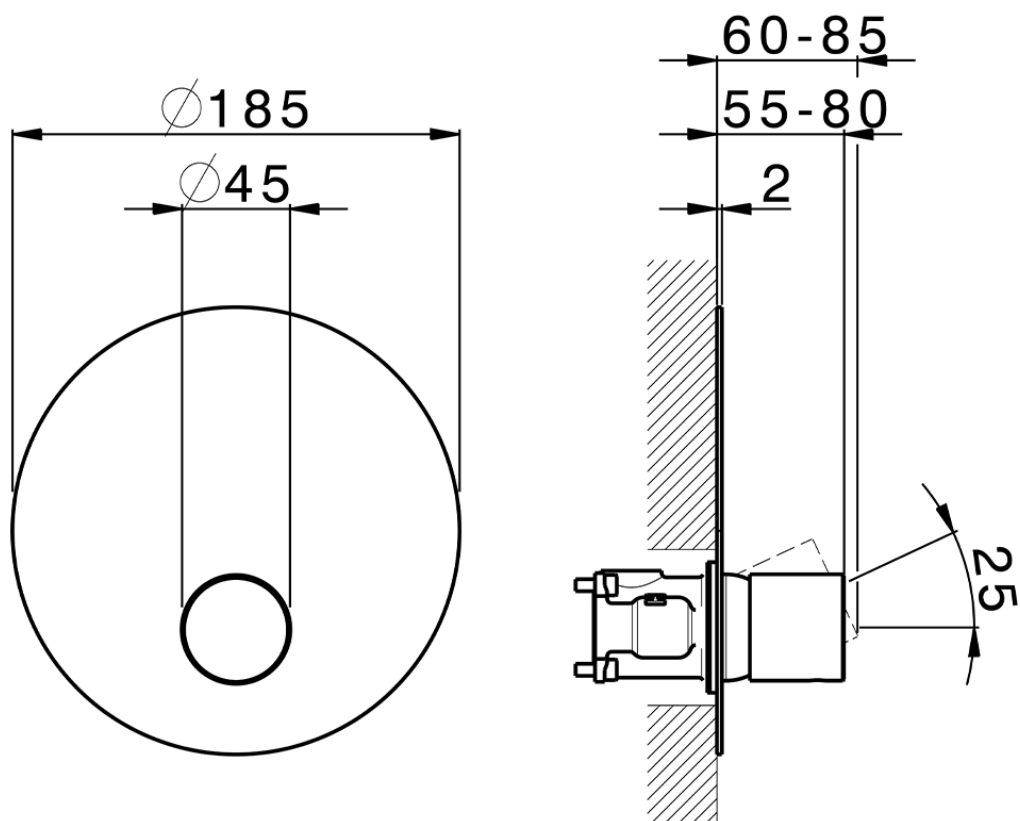

Conjunto Monomando para One-Box SMOOTH X32_X30BM010

X30BM010

<https://es.cisal.it/conjunto-monomando-para-one-box-smooth-x32x30bm010>

ZA00B031

<https://es.cisal.it/one-box-universal-para-empotrado-one-boxza00b031>