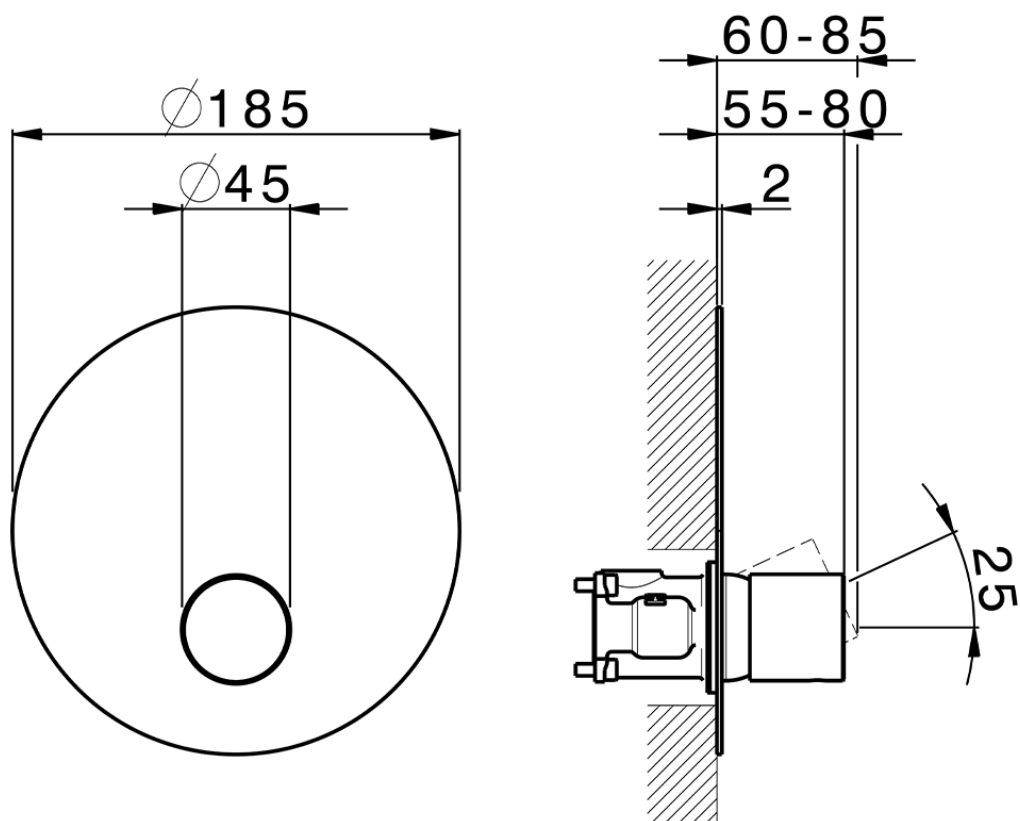

**Conjunto Monomando para One-Box SMOOTH X32\_X30BM010**

X30BM010

<https://es.cisal.it/conjunto-monomando-para-one-box-smooth-x32x30bm010>

ZA00B031

<https://es.cisal.it/one-box-universal-para-empotrado-one-boxza00b031>

ZA00B030

<https://es.cisal.it/one-box-universal-para-empotrado-one-boxza00b030>

2024-09-19