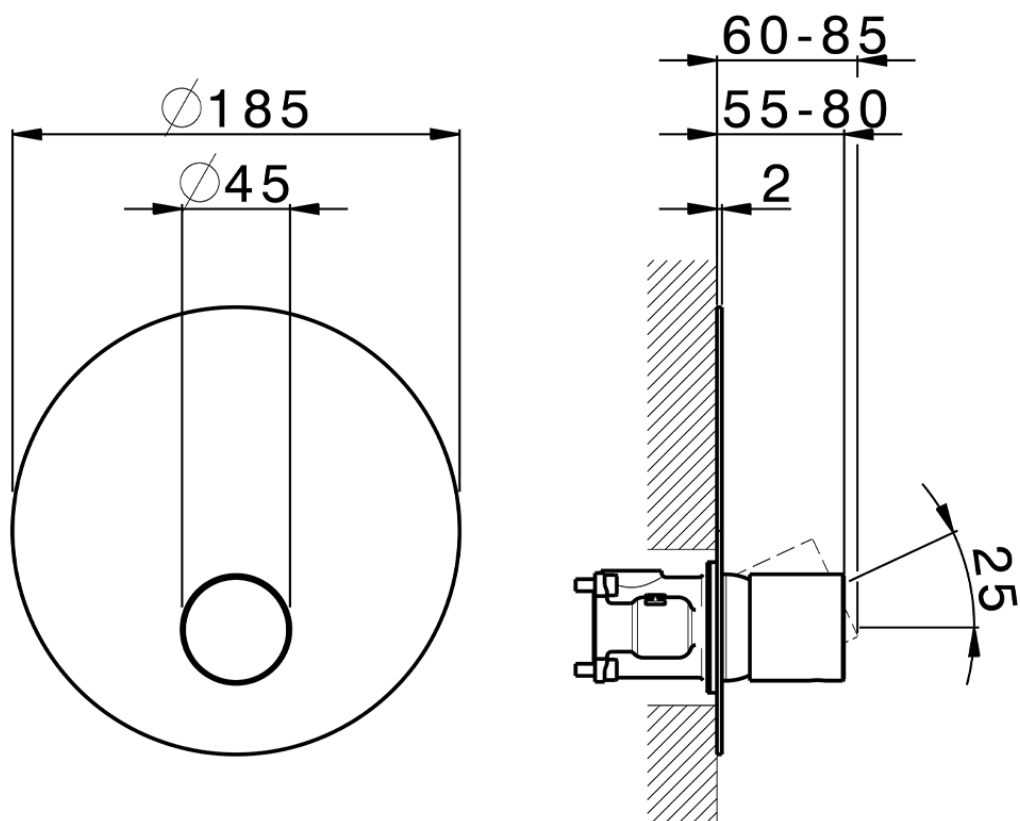

Conjunto Monomando para One-Box SMOOTH X32_X30BM010

X30BM010

<https://es.cisal.it/conjunto-monomando-para-one-box-smooth-x32x30bm010>

ZA00B031

<https://es.cisal.it/one-box-universal-para-empotrado-one-boxza00b031>

ZA00B030

<https://es.cisal.it/one-box-universal-para-empotrado-one-boxza00b030>

2024-09-19