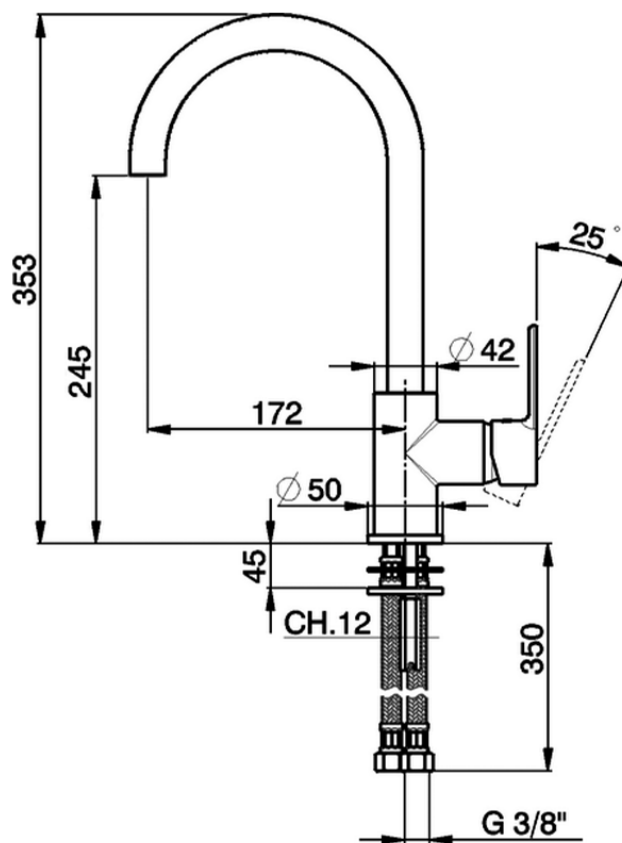

Fregadero monomando EnergySave KITCHEN_C2000535

C2000535

<https://es.cisal.it/fregadero-monomando-energysave-kitchen-c2000535>

2024-12-21