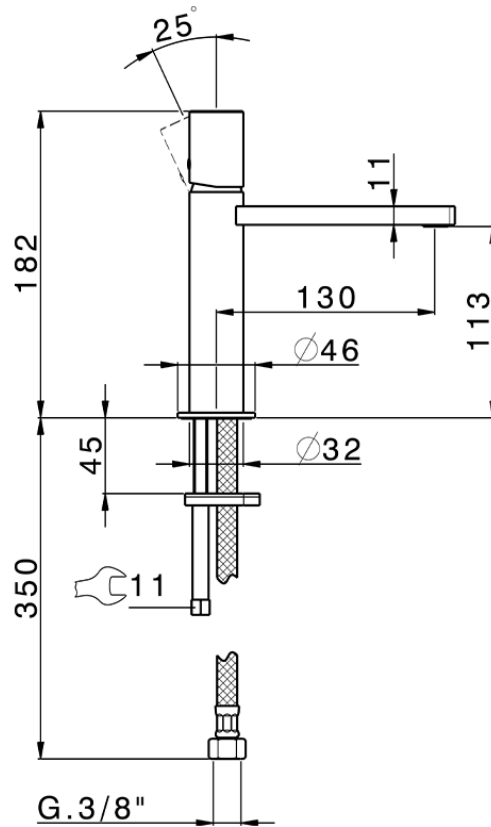

Lavabo monomando large SMOOTH X32_X4000504

X4000504

<https://es.cisal.it/lavabo-monomando-large-smooth-x32x4000504>

2024-09-19