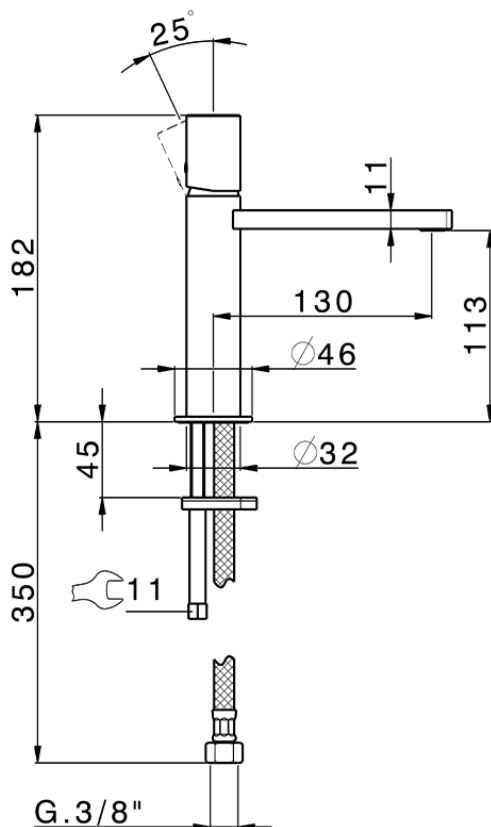

## Lavabo monomando large SMOOTH X32\_X4000504

X4000504

<https://es.cisal.it/lavabo-monomando-large-smooth-x32x4000504>

2024-09-19