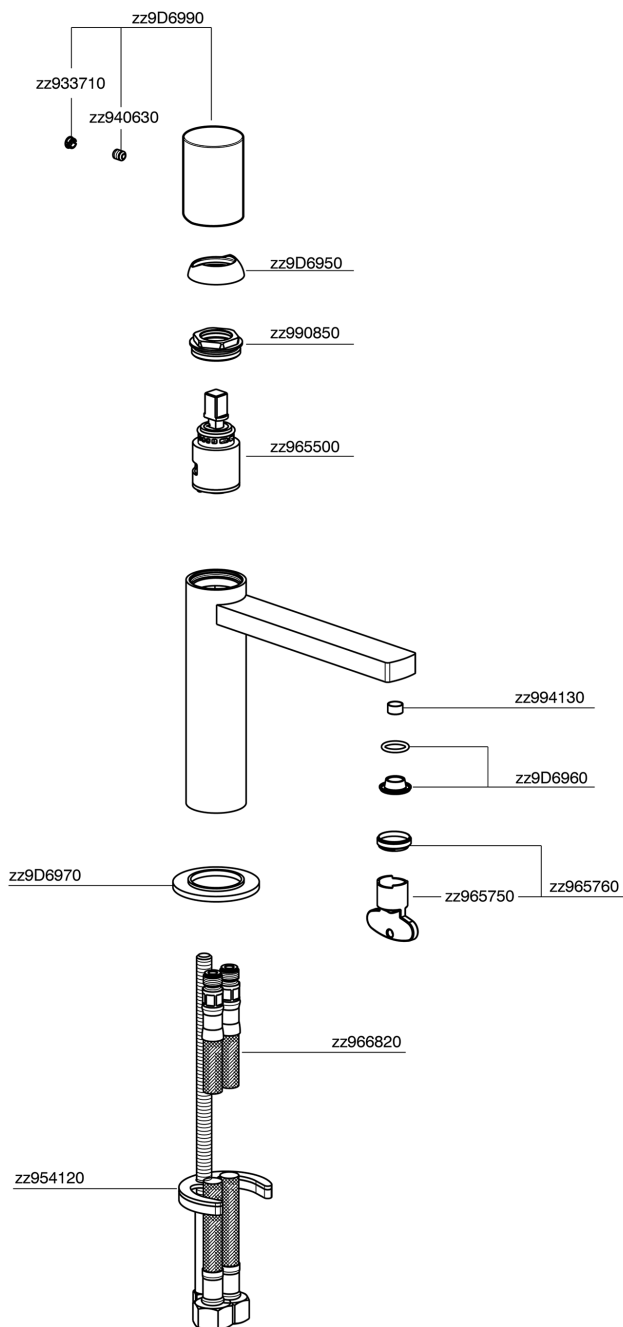

Lavabo monomando large SMOOTH X32_X4000504

X4000504

<https://es.cisal.it/lavabo-monomando-large-smooth-x32x4000504>

2024-09-19