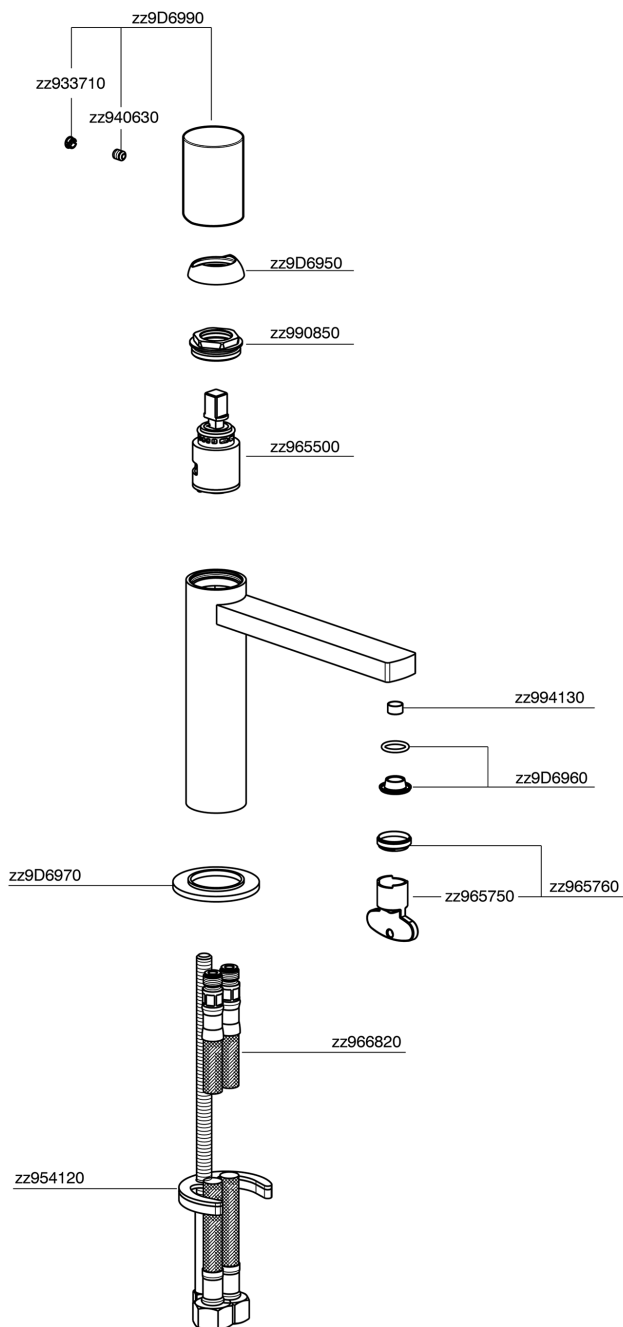

## Lavabo monomando large SMOOTH X32\_X4000504

X4000504

<https://es.cisal.it/lavabo-monomando-large-smooth-x32x4000504>

2024-09-19