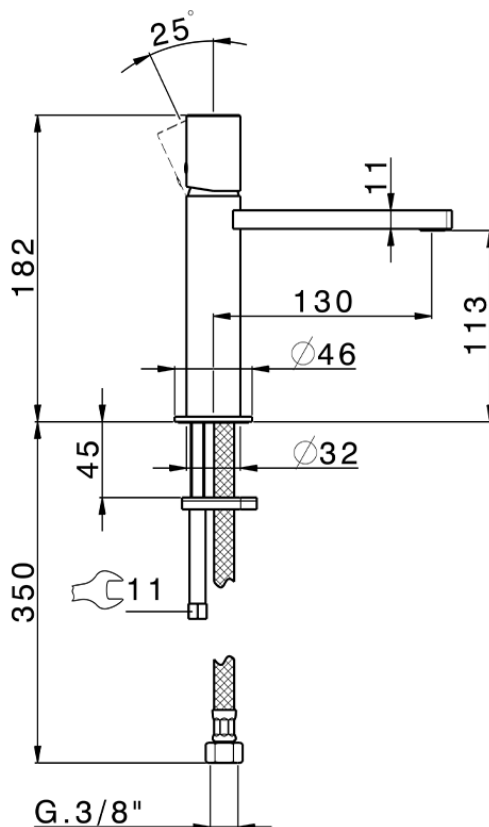

## Lavabo monomando large SMOOTH X32\_X4000504

X4000504

<https://es.cisal.it/lavabo-monomando-large-smooth-x32x4000504>

2024-09-16