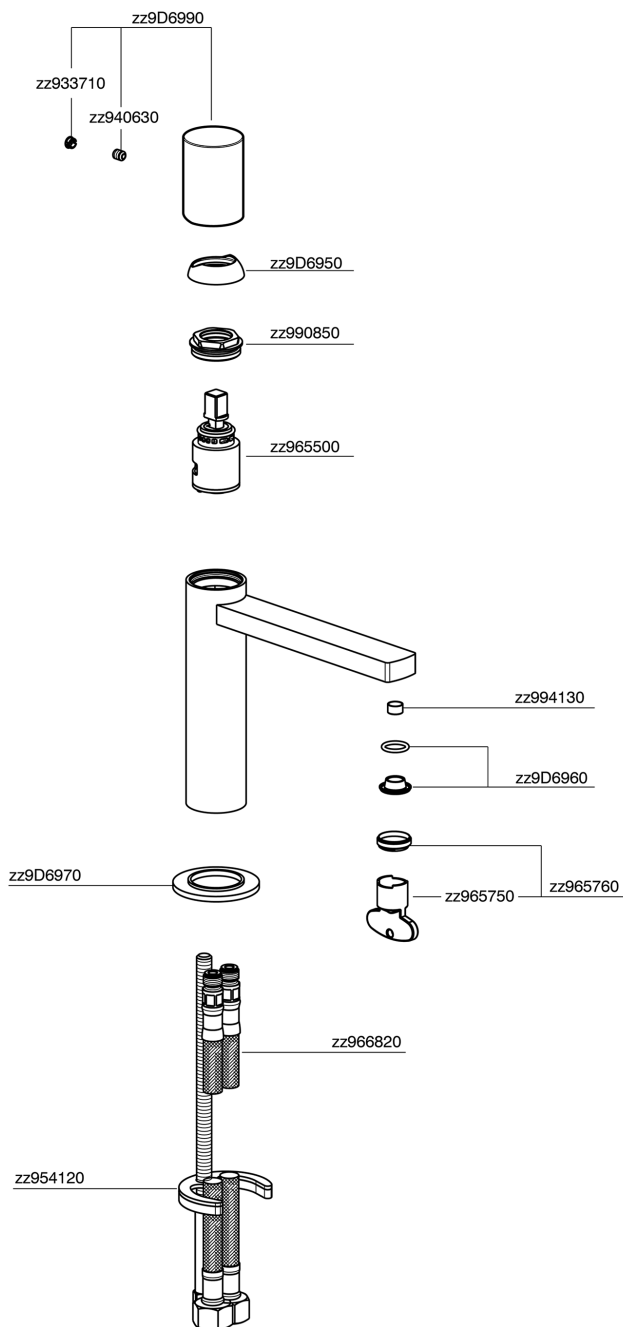

Lavabo monomando large SMOOTH X32_X4000504

X4000504

<https://es.cisal.it/lavabo-monomando-large-smooth-x32x4000504>

2024-09-16