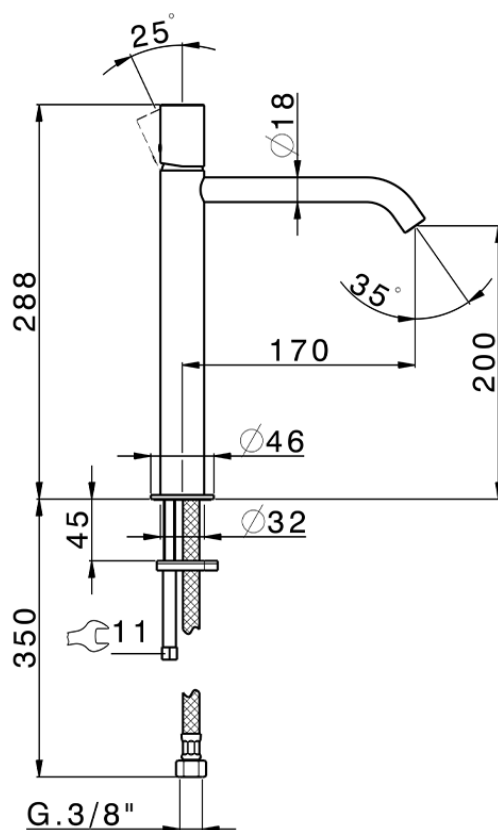

Lavabo monomando alto SMOOTH X32_X3003544

X3003544

<https://es.cisal.it/lavabo-monomando-alto-smooth-x32-x3003544>

2026-04-29