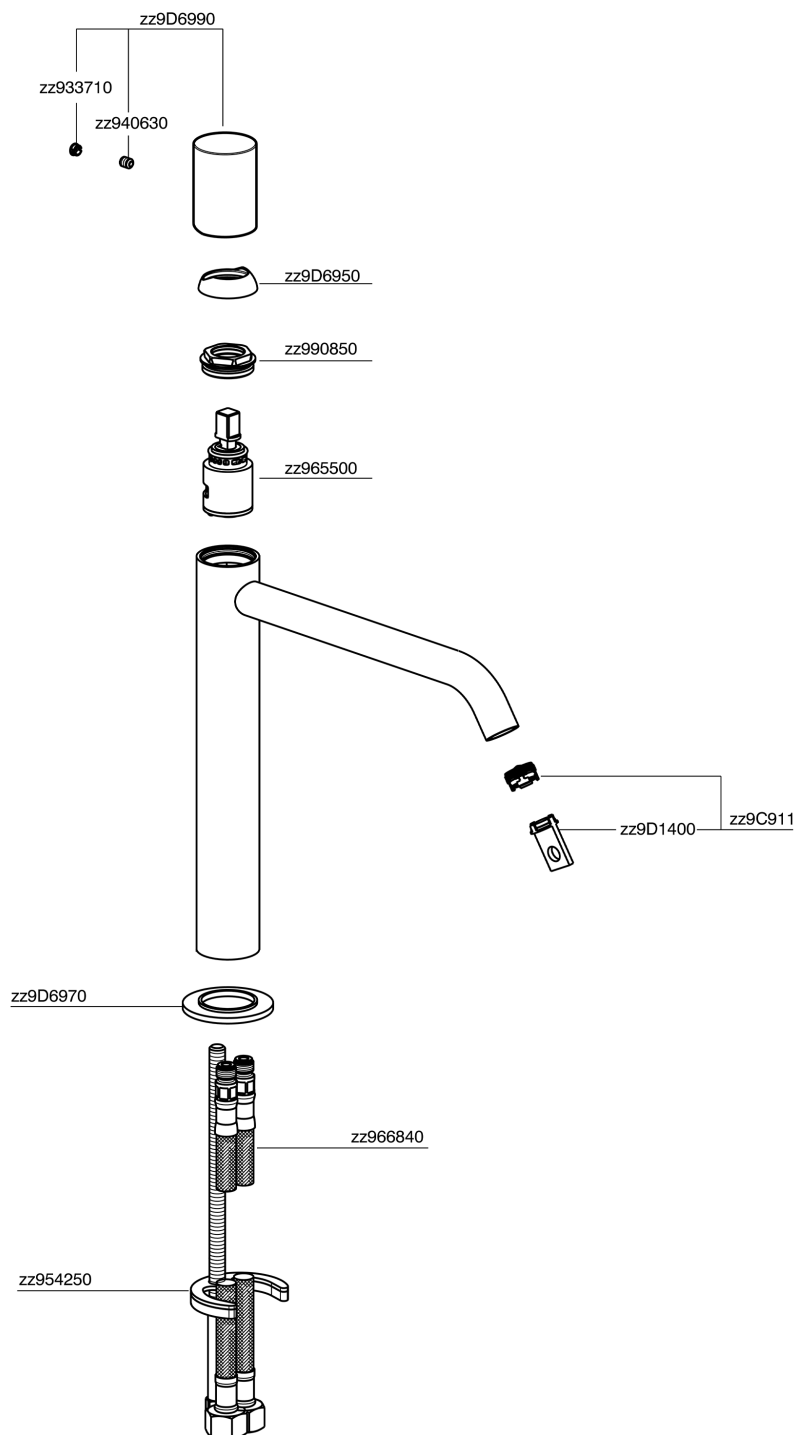

Lavabo monomando alto SMOOTH X32_X3003544

X3003544

<https://es.cisal.it/lavabo-monomando-alto-smooth-x32-x3003544>

2026-04-29