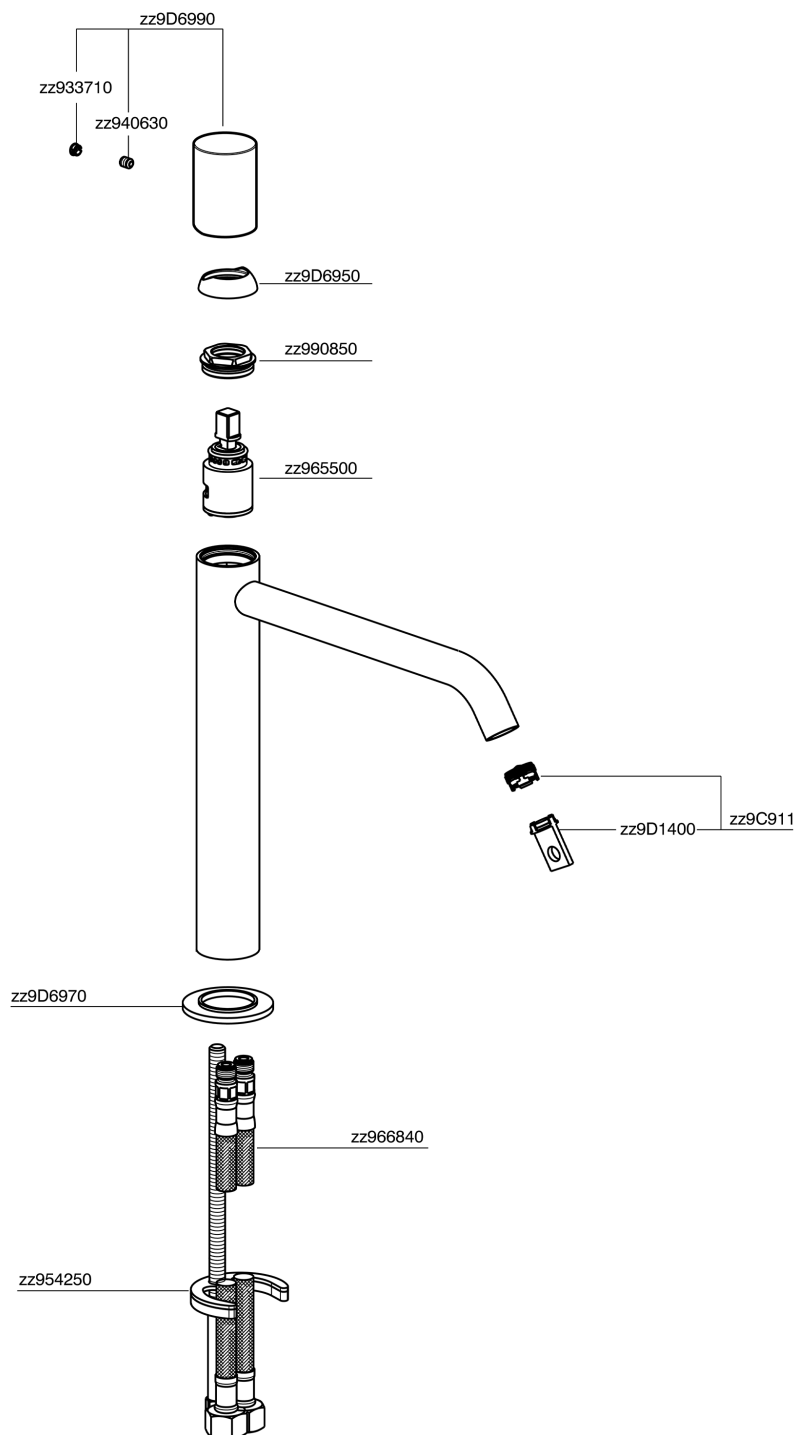

## Lavabo monomando alto SMOOTH X32\_X3003544

X3003544

<https://es.cisal.it/lavabo-monomando-alto-smooth-x32-x3003544>

2026-06-19