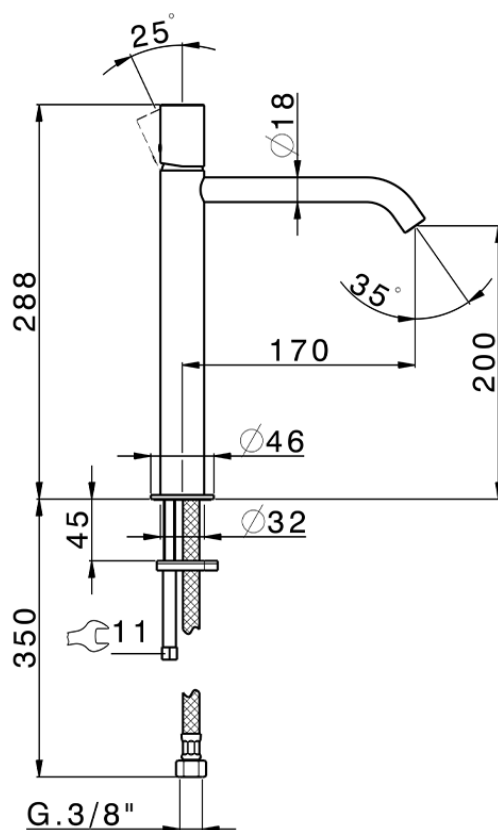

## Lavabo monomando alto SMOOTH X32\_X3003544

X3003544

<https://es.cisal.it/lavabo-monomando-alto-smooth-x32-x3003544>

2026-06-19