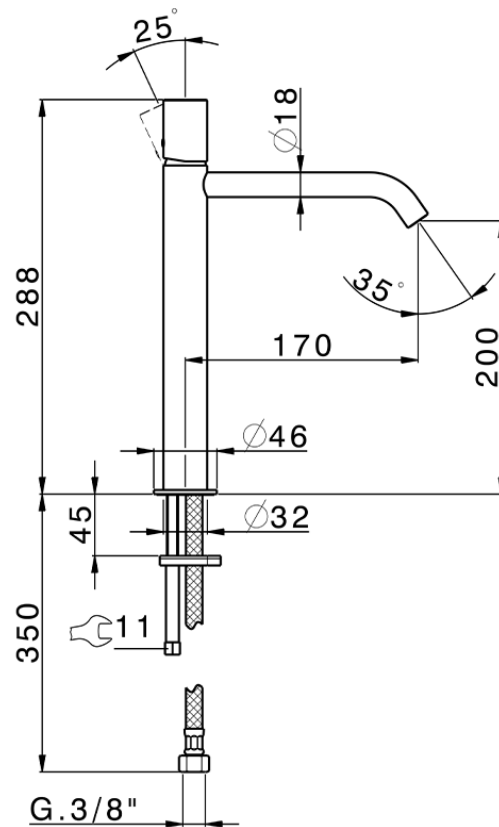

Lavabo monomando alto SMOOTH X32_X3003544

X3003544

<https://es.cisal.it/lavabo-monomando-alto-smooth-x32-x3003544>

2026-04-29