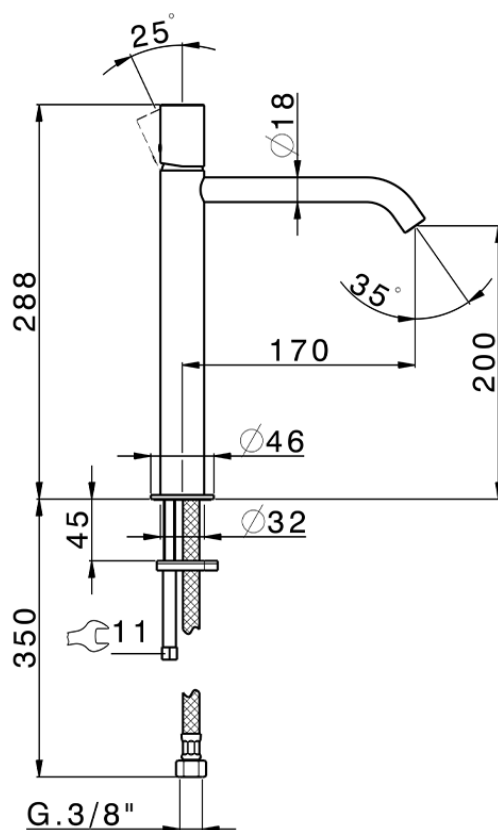

Lavabo monomando alto SMOOTH X32_X3003544

X3003544

<https://es.cisal.it/lavabo-monomando-alto-smooth-x32-x3003544>

2026-06-20