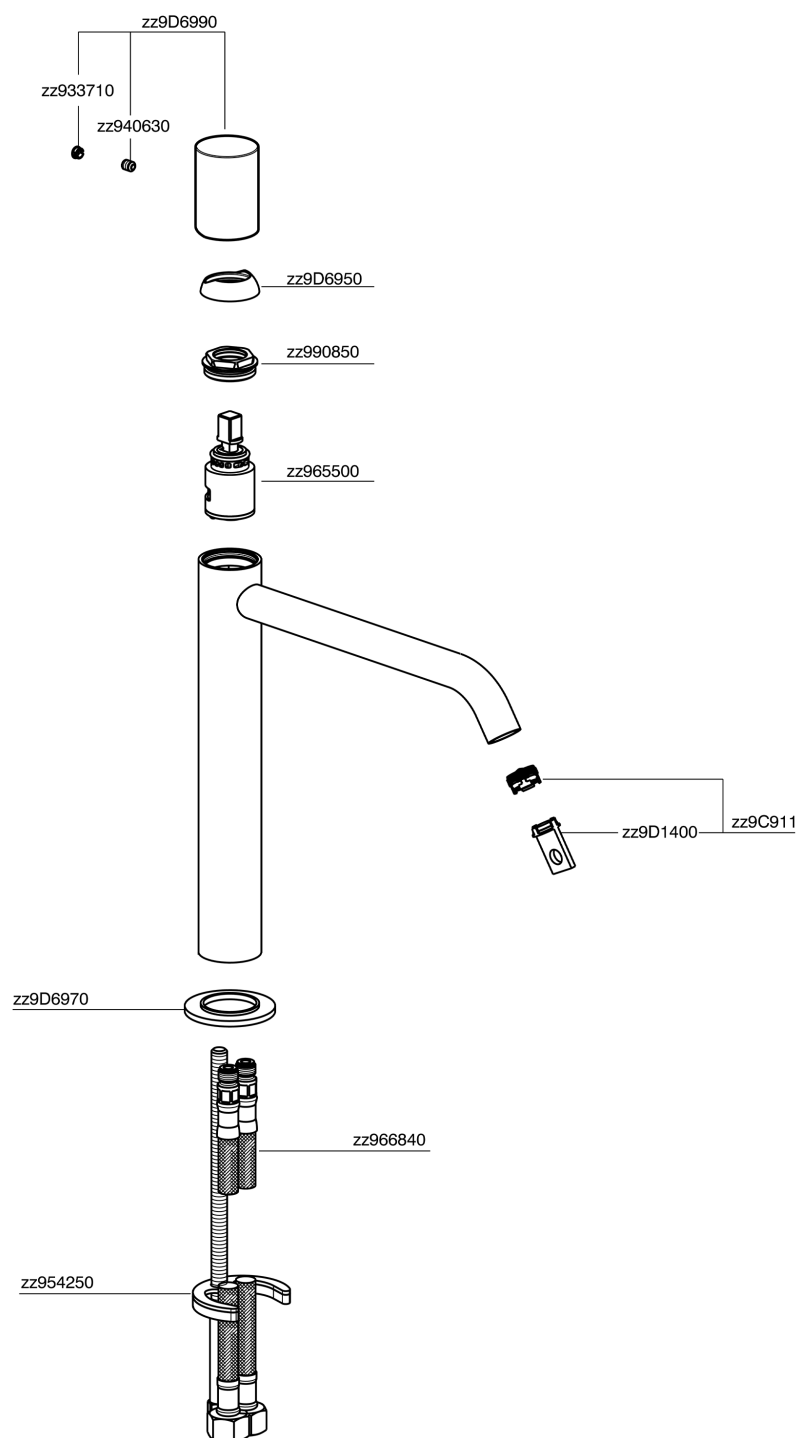

## Lavabo monomando alto SMOOTH X32\_X3003544

X3003544

<https://es.cisal.it/lavabo-monomando-alto-smooth-x32-x3003544>

2026-06-19