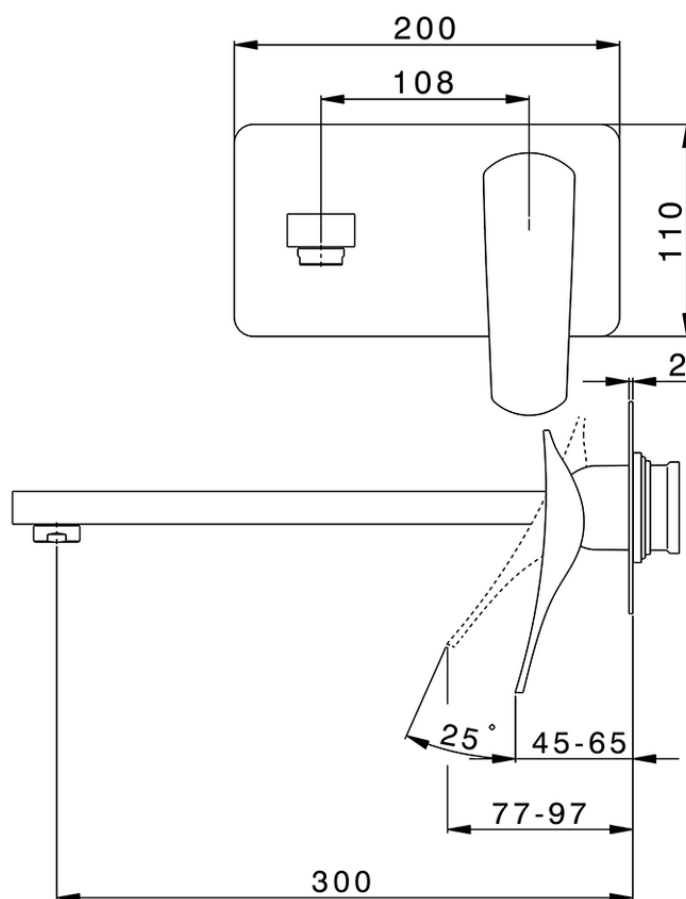

Parte externa monomando lavabo de pared ROADSTER ACCENT_RA005515

RA005515

<https://es.cisal.it/parte-externa-monomando-lavabo-de-pared-roadster-accent-ra005515>

2025-01-15