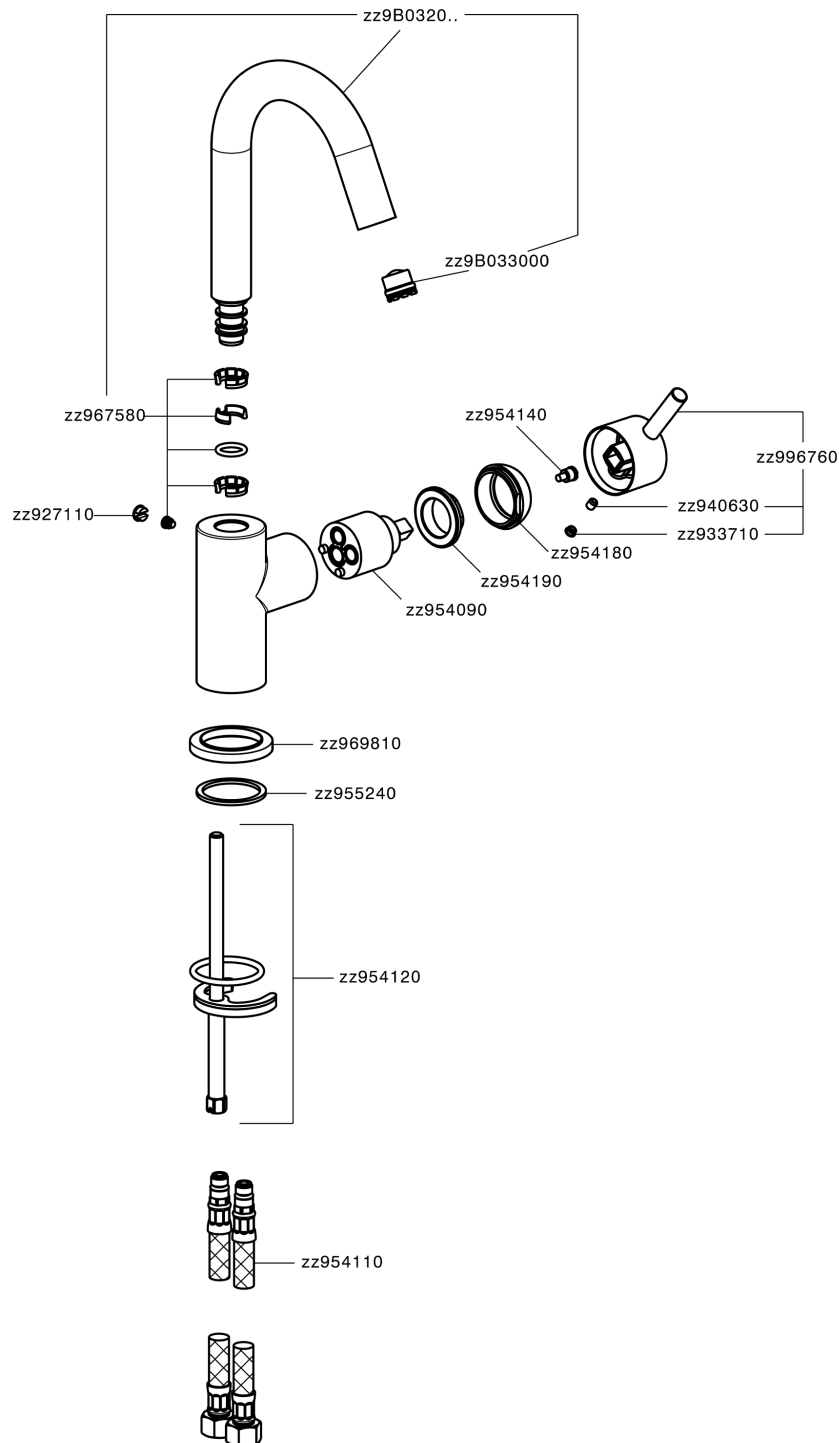

Lavabo monomando EnergySave NUOVA LESS_LN000485

LN000485

<https://es.cisal.it/lavabo-monomando-energysave-nuova-less-ln000485>

2026-04-30