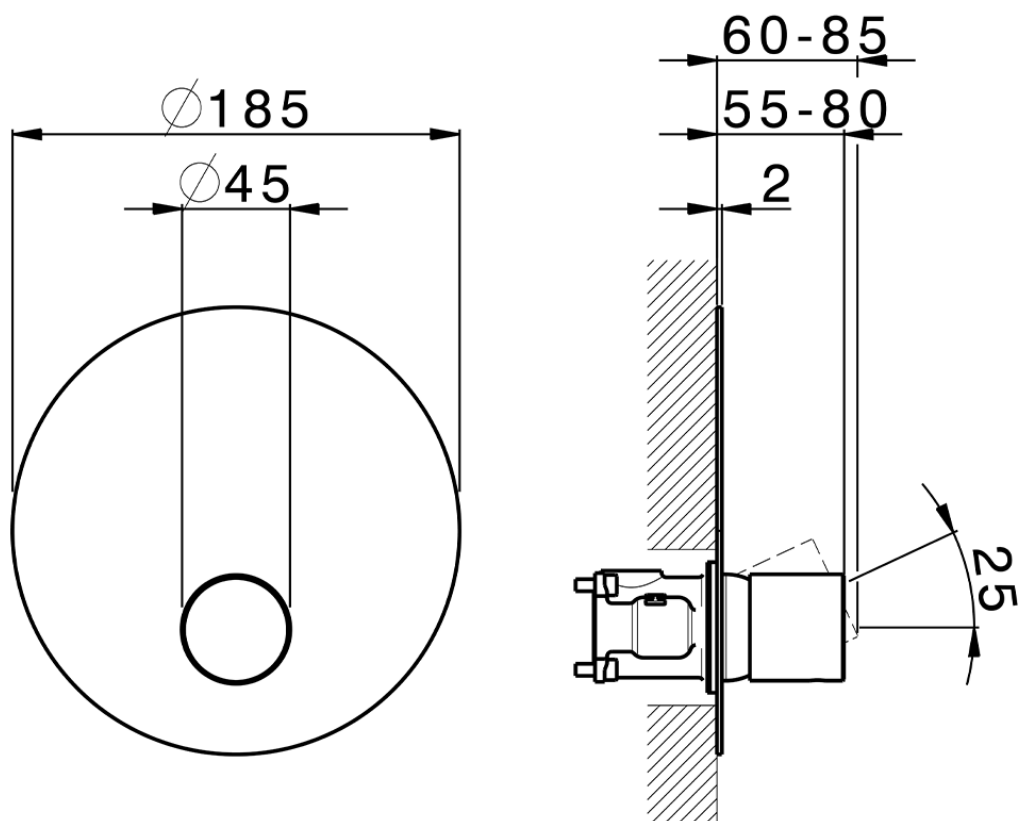

**Conjunto Monomando para One-Box SMOOTH X32\_X30BM010**

X30BM010

<https://es.cisal.it/conjunto-monomando-para-one-box-smooth-x32-x30bm010>

ZA00B031

<https://es.cisal.it/one-box-universal-para-empotrado-one-box-za00b031>

ZA00B030

<https://es.cisal.it/one-box-universal-para-empotrado-one-box-za00b030>

2024-12-22